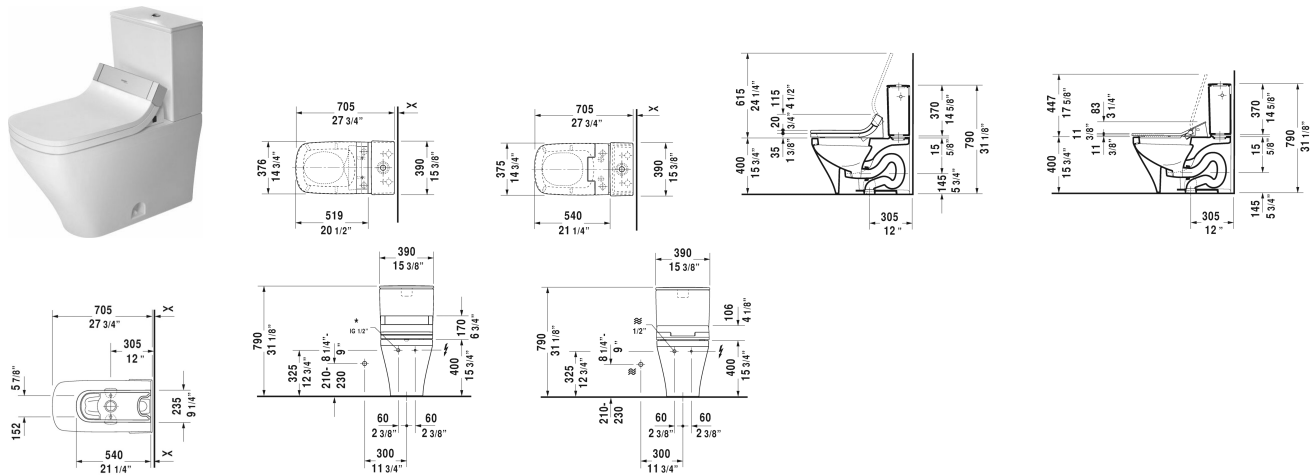

**DuraStyle Two-piece toilet for SensoWash® # 216051..00 / 216051..85**

| < 14 1/8" Inch > |

Two-piece toilet for SensoWash®	Dimension	Weight	Order number
(without tank), syphonic, only in combination with SensoWash, 12" rough-in, connecting elements for SensoWash with concealed connections included, vertical outlet, cUPC® listed*			
<b>Colors</b>			
00 White 20 HygieneGlaze (an antibacterial ceramic glaze that provides almost indefinite effectiveness)			
<b>Variant</b>			
♣ 1.32/0.92 gpf	14 1/8" x 27 1/2" Inch	92 lb	216051..00
♣ 1.28 gpf	14 1/8" x 27 1/2" Inch	92 lb	216051..85
Sanitary ceramics with the special WonderGliss surface finish will remain clean and attractive-looking for a long time to come. When ordering WonderGliss please add a "1" as eleventh digit to the model number.			
<b>Accessory for ceramics</b>			
Tank for bottom left supply, cUPC® listed*	15 3/8" x 6 3/4" Inch	30 lb	093520
Mounting set for One-Piece and Two-Piece toilets, outlet 3/8" - male thread, wall connection 1/2" - female thread, 1/2", North American version	17 3/4" Inch	1.1 lb	001417
<b>Suitable products</b>			