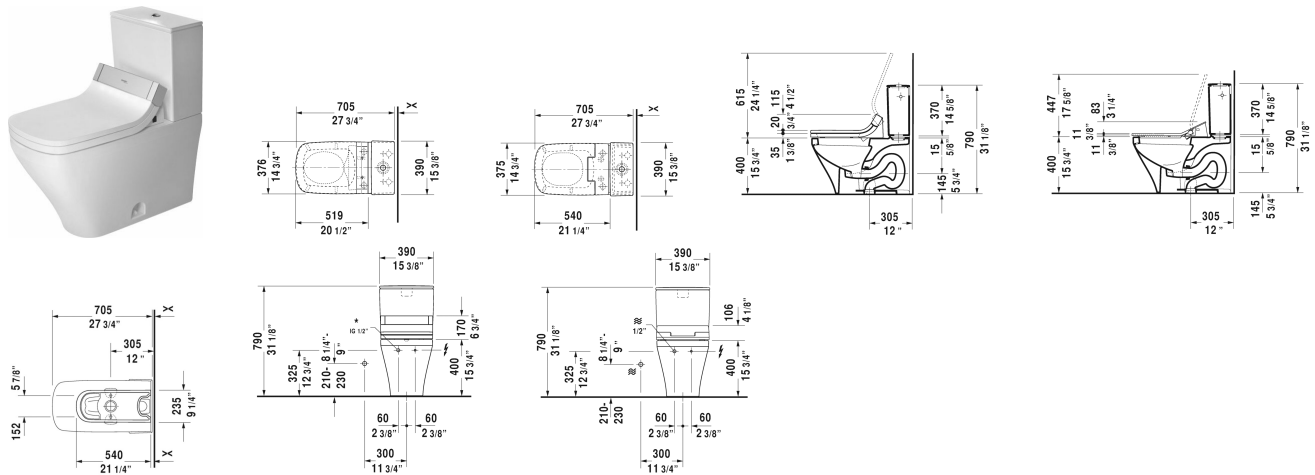

DuraStyle Two-piece toilet for SensoWash® # 216051..00 / 216051..85

< 14 1/8" Inch >

| Two-piece toilet for SensoWash® | Dimension | Weight | Order number |
|--|------------------------|--------|--------------|
| (without tank), syphonic, only in combination with SensoWash, 12" rough-in, connecting elements for SensoWash with concealed connections included, vertical outlet, cUPC® listed* | | | |
| Colors | | | |
| 00 White 20 HygieneGlaze (an antibacterial ceramic glaze that provides almost indefinite effectiveness) | | | |
| Variant | | | |
| ♣ 1.32/0.92 gpf | 14 1/8" x 27 1/2" Inch | 92 lb | 216051..00 |
| ♣ 1.28 gpf | 14 1/8" x 27 1/2" Inch | 92 lb | 216051..85 |
| Sanitary ceramics with the special WonderGliss surface finish will remain clean and attractive-looking for a long time to come. When ordering WonderGliss please add a "1" as eleventh digit to the model number. | | | |
| Accessory for ceramics | | | |
| Tank for bottom left supply, cUPC® listed* | 15 3/8" x 6 3/4" Inch | 30 lb | 093520 |
| Mounting set for One-Piece and Two-Piece toilets, outlet 3/8" - male thread, wall connection 1/2" - female thread, 1/2", North American version | 17 3/4" Inch | 1.1 lb | 001417 |
| Suitable products | | | |