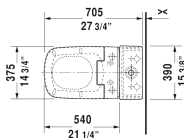

DuraStyle Toilet kit # D4052800

< 15 3/8" Inch >

Toilet kit	Dimension	Weight	Order number
Toilet bowl for SensoWash®, Tank & SensoWash® Starck shower-toilet seat			
Colors			
00 White			
Variant			
	15 3/8" x 27 1/2" Inch	134.1 lb	D4052800
Suitable products			
Tank for bottom left supply, cUPC® listed*, 15 3/8" x 6 3/4" Inch	15 3/8" x 6 3/4" Inch		093520
Two-piece toilet for SensoWash® (without tank), syphonic, only in combination with SensoWash, 12" rough-in, connecting elements for SensoWash with concealed connections included, vertical outlet, cUPC® listed*, 14 1/8" x 27 1/2" Inch	14 1/8" x 27 1/2" Inch		216051
SensoWash® Slim shower-toilet seat for DuraStyle* Rear-, Lady- and Comfortwash, with slow close, night light, remote control included, locking function via remote control, self-cleaning wand, on / off-button, with concealed connections, automatic drainage in periods of prolonged disuse, 14 3/4" x 21 1/4" Inch	14 3/4" x 21 1/4" Inch		611200

All drawings contain the necessary measurements which are subject to standard tolerances. They are stated in inch & mm and are non-binding. Exact measurements, in particular for customized installation scenarios, can only be taken from the finished ceramic piece.