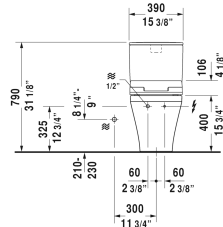

DuraStyle Toilet kit # D4052800

< 15 3/8" Inch >

Toilet kit	Dimension	Weight	Order number
Toilet bowl for SensoWash®, Tank & SensoWash® Starck shower-toilet seat			
Colors			
00 White			
Variant			
	15 3/8" x 27 1/2" Inch	134.1 lb	D4052800
Suitable products			
Tank for bottom left supply, cUPC® listed*, 15 3/8" x 6 3/4" Inch	15 3/8" x 6 3/4" Inch		093520
Two-piece toilet for SensoWash® (without tank), syphonic, only in combination with SensoWash, 12" rough-in, connecting elements for SensoWash with concealed connections included, vertical outlet, cUPC® listed*, 14 1/8" x 27 1/2" Inch	14 1/8" x 27 1/2" Inch		216051
SensoWash® Slim shower-toilet seat for DuraStyle* Rear-, Lady- and Comfortwash, with slow close, night light, remote control included, locking function via remote control, self-cleaning wand, on / off-button, with concealed connections, automatic drainage in periods of prolonged disuse, 14 3/4" x 21 1/4" Inch	14 3/4" x 21 1/4" Inch		611200

All drawings contain the necessary measurements which are subject to standard tolerances. They are stated in inch & mm and are non-binding. Exact measurements, in particular for customized installation scenarios, can only be taken from the finished ceramic piece.