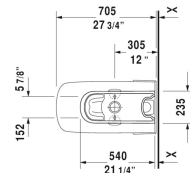

DuraStyle Toilet kit # D4052800

< 15 3/8" Inch >

Toilet kit	Dimension	Weight	Order number
Toilet bowl for SensoWash®, Tank & SensoWash® Starck shower-toilet seat			
Colors			
00 White			
Variant			
	15 3/8" x 27 1/2" Inch	134.1 lb	D4052800
Suitable products			
Tank for bottom left supply, cUPC® listed*, 15 3/8" x 6 3/4" Inch	15 3/8" x 6 3/4" Inch		093520
Two-piece toilet for SensoWash® (without tank), syphonic, only in combination with SensoWash, 12" rough-in, connecting elements for SensoWash with concealed connections included, vertical outlet, cUPC® listed*, 14 1/8" x 27 1/2" Inch	14 1/8" x 27 1/2" Inch		216051
SensoWash® Slim shower-toilet seat for DuraStyle* Rear-, Lady- and Comfortwash, with slow close, night light, remote control included, locking function via remote control, self-cleaning wand, on / off-button, with concealed connections, automatic drainage in periods of prolonged disuse, 14 3/4" x 21 1/4" Inch	14 3/4" x 21 1/4" Inch		611200

All drawings contain the necessary measurements which are subject to standard tolerances. They are stated in inch & mm and are non-binding. Exact measurements, in particular for customized installation scenarios, can only be taken from the finished ceramic piece.