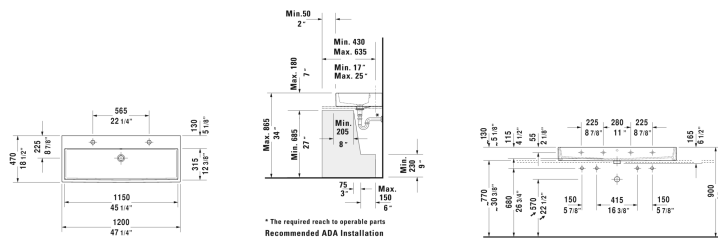

Vero Air Washbasin ground ♿ # 2350120026
< 47 1/4" Inch >

Washbasin ground	Dimension	Weight	Order number
with faucet deck, hardware included, wall-mounted, 47 1/4" Inch			
Colors			
00 White			
Variant			
● __ ● with overflow	47 1/4" x 18 1/2" Inch	73.9 lb	2350120026
Infobox			
When installing ceramics larger than 39 3/8", 2 sets of basin hardware # 6951000000 are required, When mounting 2 one-hole faucets, required space in between is # 045412, 235012 = 22 1/4" and # 045410, 235010 = 18 1/4"			
Sanitary ceramics with the special WonderGliss surface finish will remain clean and attractive-looking for a long time to come. When ordering WonderGliss please add a "1" as eleventh digit to the model number.			
Design Siphon		3.3 lb	005036
Suitable products			
Vanity unit for console Compact 2 drawers, upper drawer including cut-out for siphon and siphon cover, 40 1/8" x 18 7/8" Inch	40 1/8" x 18 7/8" Inch		LC5809
Vanity unit for console 2 drawers, upper drawer including cut-out for siphon and siphon cover, 40 1/8" x 21 5/8" Inch	40 1/8" x 21 5/8" Inch		LC5819
Console for above-counter basin and vanity basin 1 console with one cut-out, price per section of 3 7/8", basic price until 31 1/2", 1 3/4" thickness, 21 5/8" Inch	21 5/8" Inch		LC102C
Console for above-counter basin and vanity basin 1 console with two cut-outs, price per section of 3 7/8", basic price until 31 1/2", 1 3/4" thickness, 21 5/8" Inch	21 5/8" Inch		LC103C
Console for above-counter basin and vanity basin 1 console with one cut-out, price per section of 3 7/8", basic price until 31 1/2", 1 1/8" thickness, 21 5/8" Inch	21 5/8" Inch		LC106C

All drawings contain the necessary measurements which are subject to standard tolerances. They are stated in inch & mm and are non-binding. Exact measurements, in particular for customized installation scenarios, can only be taken from the finished ceramic piece.