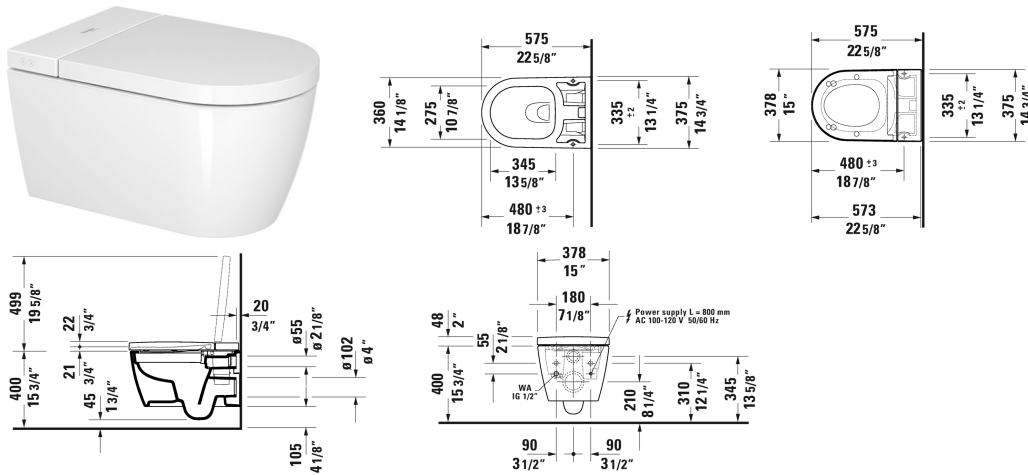

ME by Starck Toilet wall-mounted Duravit Rimless for SensoWash® f # 2510092092

< 14 3/4" Inch >

Toilet wall-mounted Duravit Rimless for SensoWash® f	Dimension	Weight	Order number
rimless, WaterSense® listed, washdown model, only in combination with SensoWash f, cUPC® listed*			
Colors			
20 HygieneGlaze (an antibacterial ceramic glaze that provides almost indefinite effectiveness)			
Variant			
1.28/0.8 gpf	14 3/4" x 22 5/8" Inch	55.1 lb	2510092092
Infobox			
Choose suitable pre-installation kit or connecting set depending on in-wall carrier selection, Wall-mounted toilet is ADA compliant, when installed with a seat height of 17" - 19" from the finished floor, If using DuraSystem in-wall tank & carrier, # 005072 is mandatory for SensoWash® installation during rough-in stage, In-wall tank & carrier and actuator plate required for installation, Not available with WonderGliss			
Noise reduction gasket			005090
Actuator plate A1, for toilet, plastic mechanical actuation, for surface mounted installation, dual flush, mounting frame, mounting hardware included, push rods, front plate plastic	8 1/2" x 5 3/4" Inch	0.7 lb	WD5008
Toilet in-wall tank & carrier, Standard WaterSense® listed, For 2"x4" and 2"x6" wall installation, for toilets with a projection of <= 24 5/8", adjustable feet 0" - 9 1/2", SensoWash ready, mechanical front flush actuation, includes in-wall tank, marking of filling height, dual flush, insulated against condensation, Scope of delivery, HDPE wall-mounted toilet connection bend DN 90/90, PE wall-mounted toilet connection set DN 90, wall-mounted mounting rods M12, mounting hardware included, 2 bolt caps, cUPC® listed*, Load capacity = 880 lbs	23 1/4" x 45 1/4" Inch	35.3 lb	WD1022

All drawings contain the necessary measurements which are subject to standard tolerances. They are stated in inch & mm and are non-binding. Exact measurements, in particular for customized installation scenarios, can only be taken from the finished ceramic piece.