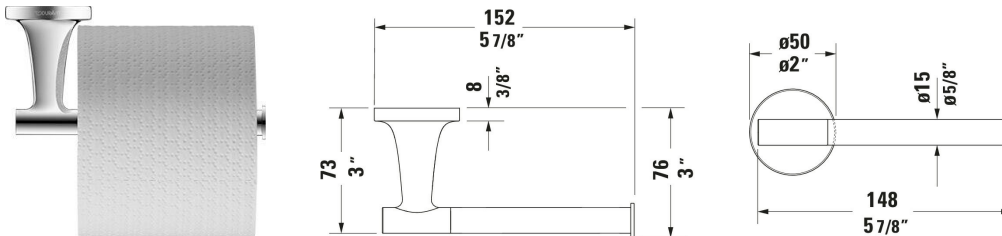

Starck T Toilet Paper Holder # 009937..00 / 009937..00 / 009937..00 / 009937..00

| < 6 " > |

Toilet Paper Holder	Dimension	Weight	Order number
Colors			
10 Chrome 37 Gold Brushed 46 Black Matte 70 Brushed Nickel			
Variant			
Chrome	6 "x2 "	0.441 lb	009937..00
	6 "x2 "	0.441 lb	009937..00
Black Matte	6 "x2 "	0.441 lb	009937..00
Brushed Nickel	6 "x2 "	0.441 lb	009937..00

All drawings contain the necessary measurements which are subject to standard tolerances. They are stated in inch & mm and are non-binding. Exact measurements, in particular for customized installation scenarios, can only be taken from the finished ceramic piece.