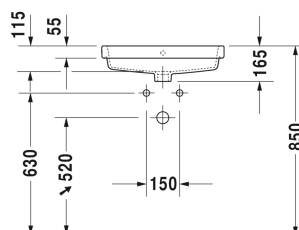

Vanity basin # 0383550000 / 0383550060

| < 550 mm > |

Vanity basin	Dimension	Weight	Order number
countertop basin, with overflow, with tap platform, 550 mm			
Colors			
00 White Alpin			
Variant			
●	550 x 455 mm	11.900 kilogram	0383550000
⊗	550 x 455 mm	11.900 kilogram	0383550060
Sanitary ceramics with the special WonderGliss surface finish will remain clean and attractive-looking for a long time to come. When ordering WonderGliss please add a "1" as eleventh digit to the model number.			
Push-open waste for washbasins with overflow		0.400 kilogram	005052
Design Siphon		1.500 kilogram	005036
Suitable products			
Vanity unit wall-mounted 4 drawers, drawer beneath basin including cut-out for siphon and siphon cover, 1 countertop with one cut-out or two cut-outs, for 1 or 2 vanity basin(s), 1400 x 550 mm	1400 x 550 mm		KT6757 B/L/R
Vanity unit wall-mounted 1 pull-out compartment, countertop including one cut-out, for 1 vanity basin central, 1000 x 550 mm	1000 x 550 mm		KT6795
Vanity unit wall-mounted 1 pull-out compartment, countertop including one cut-out, for 1 vanity basin central, 1200 x 550 mm	1200 x 550 mm		KT6796
Vanity unit wall-mounted 2 pull-out compartments, 1 countertop with one cut-out or two cut-outs, for 1 or 2 vanity basin(s), 1400 x 550 mm	1400 x 550 mm		KT6797 B/L/R
Vanity unit wall-mounted 2 drawers, upper drawer including cut-out for siphon and siphon cover, countertop including one cut-out, for 1 vanity basin central, 800 x 550 mm	800 x 550 mm		KT6754
Vanity unit wall-mounted 2 drawers, upper drawer including cut-out for siphon and siphon cover, countertop including one cut-out, for 1 vanity basin central, 1000 x 550 mm	1000 x 550 mm		KT6755

All drawings contain the necessary measurements which are subject to standard tolerances. They are stated in mm and are non-binding. Exact measurements, in particular for customised installation scenarios, can only be taken from the finished ceramic piece.