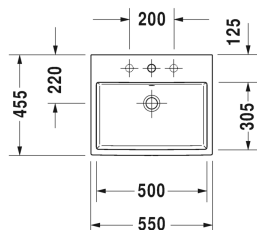

Vanity basin # 0383550000 / 0383550060

| < 550 mm > |

Vanity basin	Dimension	Weight	Order number
countertop basin, with overflow, with tap platform, 550 mm			
Colors			
00 White Alpin			
Variant			
●	550 x 455 mm	11.900 kilogram	0383550000
⊗	550 x 455 mm	11.900 kilogram	0383550060
Sanitary ceramics with the special WonderGliss surface finish will remain clean and attractive-looking for a long time to come. When ordering WonderGliss please add a "1" as eleventh digit to the model number.			
Push-open waste for washbasins with overflow		0.400 kilogram	005052
Design Siphon		1.500 kilogram	005036
Suitable products			
Vanity unit wall-mounted 4 drawers, drawer beneath basin including cut-out for siphon and siphon cover, 1 countertop with one cut-out or two cut-outs, for 1 or 2 vanity basin(s), 1400 x 550 mm	1400 x 550 mm		KT6757 B/L/R
Vanity unit wall-mounted 1 pull-out compartment, countertop including one cut-out, for 1 vanity basin central, 1000 x 550 mm	1000 x 550 mm		KT6795
Vanity unit wall-mounted 1 pull-out compartment, countertop including one cut-out, for 1 vanity basin central, 1200 x 550 mm	1200 x 550 mm		KT6796
Vanity unit wall-mounted 2 pull-out compartments, 1 countertop with one cut-out or two cut-outs, for 1 or 2 vanity basin(s), 1400 x 550 mm	1400 x 550 mm		KT6797 B/L/R
Vanity unit wall-mounted 2 drawers, upper drawer including cut-out for siphon and siphon cover, countertop including one cut-out, for 1 vanity basin central, 800 x 550 mm	800 x 550 mm		KT6754
Vanity unit wall-mounted 2 drawers, upper drawer including cut-out for siphon and siphon cover, countertop including one cut-out, for 1 vanity basin central, 1000 x 550 mm	1000 x 550 mm		KT6755