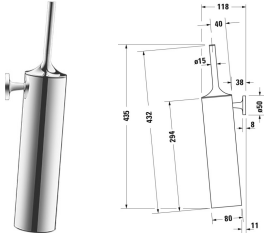

Brush set # 009946..00

|< 80 mm >|

Brush set	Dimension	Weight	Order number
wall mounted, 435 mm			
Colors			
10 Chrome 46 Black Matt			
Variant			
	80 x 118 mm	1.100 kg	009946..00

All drawings contain the necessary measurements which are subject to standard tolerances. Exact measurements, in particular for customised installation scenarios, can only be taken from the finished ceramic piece.