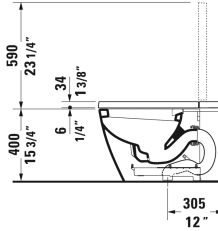

**SensoWash® i SensoWash® i Lite integrated shower-toilet # 620000011401310**

| < 14 1/2" Inch > |

SensoWash® i Lite integrated shower-toilet	Dimension	Weight	Order number
Rear-, Lady- and Comfortwash, vertical outlet, heated seat, Intelligent energy-saving mode, warm air dryer, individual adjustment of water-, air- and seat surface temperature as well as nozzle position and jet strength, Auto flush, with integrated flushing system, pre-flush, descaling function, night light, remote control included, App operation, self-cleaning wand, seat/lid material thermoplastic, on / off-button, 17 3/8" Inch			
<b>Colors</b>			
00 White			
<b>Variant</b>			
AC 100-120V, 50-60 Hz, panels White, rimless	14 1/2" x 26 7/8" Inch	105.8 lb	620000011401310

*All drawings contain the necessary measurements which are subject to standard tolerances. They are stated in inch & mm and are non-binding. Exact measurements, in particular for customized installation scenarios, can only be taken from the finished ceramic piece.*