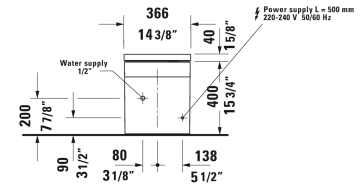

**SensoWash® i SensoWash® i Lite integrated shower-toilet # 620000011401310**

| < 14 1/2" Inch > |

SensoWash® i Lite integrated shower-toilet	Dimension	Weight	Order number
Rear-, Lady- and Comfortwash, vertical outlet, heated seat, Intelligent energy-saving mode, warm air dryer, individual adjustment of water-, air- and seat surface temperature as well as nozzle position and jet strength, Auto flush, with integrated flushing system, pre-flush, descaling function, night light, remote control included, App operation, self-cleaning wand, seat/lid material thermoplastic, on / off-button, 17 3/8" Inch			
<b>Colors</b>			
00 White			
<b>Variant</b>			
AC 100-120V, 50-60 Hz, panels White, rimless	14 1/2" x 26 7/8" Inch	105.8 lb	620000011401310

*All drawings contain the necessary measurements which are subject to standard tolerances. They are stated in inch & mm and are non-binding. Exact measurements, in particular for customized installation scenarios, can only be taken from the finished ceramic piece.*