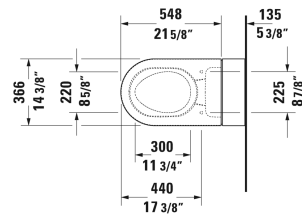

**SensoWash® i SensoWash® i Lite integrated shower-toilet # 620000011401310**

| < 14 1/2" Inch > |

SensoWash® i Lite integrated shower-toilet	Dimension	Weight	Order number
Rear-, Lady- and Comfortwash, vertical outlet, heated seat, Intelligent energy-saving mode, warm air dryer, individual adjustment of water-, air- and seat surface temperature as well as nozzle position and jet strength, Auto flush, with integrated flushing system, pre-flush, descaling function, night light, remote control included, App operation, self-cleaning wand, seat/lid material thermoplastic, on / off-button, 17 3/8" Inch			
<b>Colors</b>			
00 White			
<b>Variant</b>			
AC 100-120V, 50-60 Hz, panels White, rimless	14 1/2" x 26 7/8" Inch	105.8 lb	620000011401310

*All drawings contain the necessary measurements which are subject to standard tolerances. They are stated in inch & mm and are non-binding. Exact measurements, in particular for customized installation scenarios, can only be taken from the finished ceramic piece.*