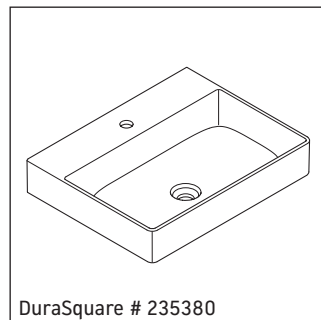

XSquare

XS 4443

Mounting instructions

Instructions for use

The bathroom furniture range complies with the standards and guidelines applicable at the time of delivery and is designed for use in bathrooms. Direct contact with water should be avoided, for example, when showering.