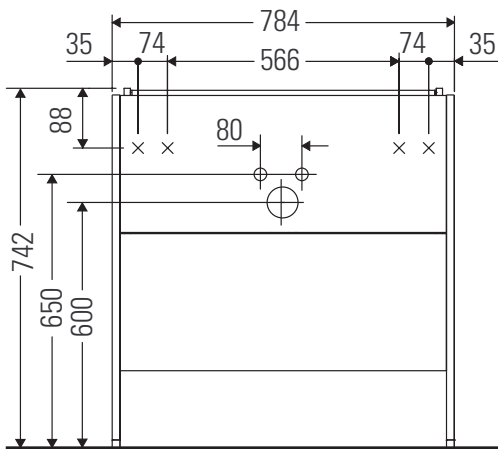

XSquare

XS 4443

Mounting instructions

Instructions for use

The bathroom furniture range complies with the standards and guidelines applicable at the time of delivery and is designed for use in bathrooms. Direct contact with water should be avoided, for example, when showering.