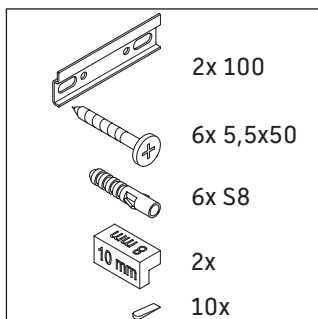

XSquare

XS 4443

Mounting instructions

Instructions for use

The bathroom furniture range complies with the standards and guidelines applicable at the time of delivery and is designed for use in bathrooms. Direct contact with water should be avoided, for example, when showering.