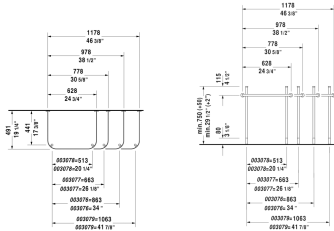

Happy D.2 Metal console # 0030781000

Metal console	Dimension	Weight	Order number
height adjustable +2", Chrome, for washbasin # 231865			
Colors			
10 Chrome			
Variant			
		7.5 lb	0030781000
Suitable products			
Furniture washbasin with overflow, with faucet deck, overflow clip Chrome included, underside fully glazed, hardware included, wall-mounted, cUPC® listed*, 25 5/8" x 19 7/8" Inch	25 5/8" x 19 7/8" Inch		231865

All drawings contain the necessary measurements which are subject to standard tolerances. They are stated in inch & mm and are non-binding. Exact measurements, in particular for customized installation scenarios, can only be taken from the finished ceramic piece.