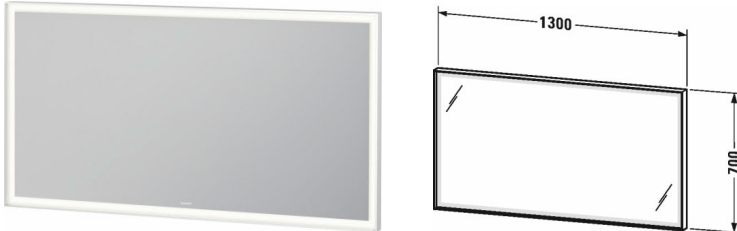

L-Cube Mirror with lighting # LC738800000

|< 51 1/8" Inch >|

Mirror with lighting	Dimension	Weight	Order number
cEGS/IAPMO®*, LED lighting (4-sided), LED dimming function, 1 sensor switch bottom right, mirrors require a GFCI 110 V 60 Hz power source, flat plug will be supplied with mirror, LED (life span > 30,000 hours), LED module permanently enclosed, LED module 3500 kelvin light color, 60 Watt			
Colors			
M00			
Variant			
	51 1/8" x 2 5/8" Inch		LC738800000
Infobox			
# LC 7379 - LC 7385 and LC 7388 are available from stock, Distance between sensor and reflecting surfaces = minimum 3", * Complies with following standards: UL 962 and CSA C22.2 No. 12-1982			
Additional modules de-fogging system with Auto-Off function, mirror widths 51 1/8", 52", 55 1/8", 55 7/8", 63", 63 3/4" 74 Watt			UV9774

All drawings contain the necessary measurements which are subject to standard tolerances. They are stated in inch & mm and are non-binding. Exact measurements, in particular for customized installation scenarios, can only be taken from the finished ceramic piece.