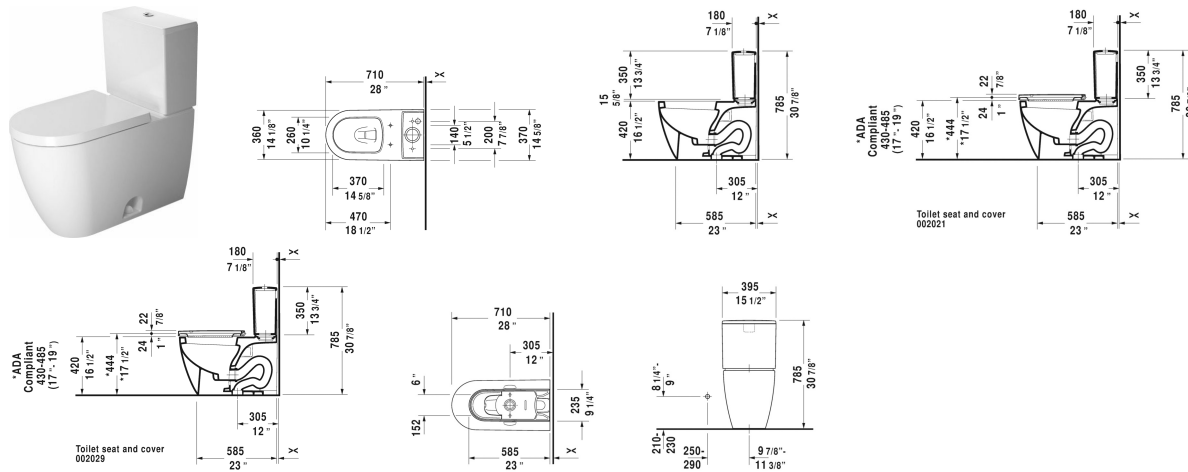

ME by Starck Toilet kit # D4201700

| < 15 3/8" Inch > |

Toilet kit	Dimension	Weight	Order number
Toilet bowl & Tank			
Colors			
00 White			
Variant			
	15 3/8" x 28" Inch	129.6 lb	D4201700
Suitable products			
Two-Piece toilet (without tank), syphonic, 12" rough-in, vertical outlet, cUPC® listed*, 14 1/8" x 28" Inch	14 1/8" x 28" Inch		217101
Tank for bottom left supply, 15 3/8" x 7 1/8" Inch	15 3/8" x 7 1/8" Inch		093820

All drawings contain the necessary measurements which are subject to standard tolerances. They are stated in inch & mm and are non-binding. Exact measurements, in particular for customized installation scenarios, can only be taken from the finished ceramic piece.