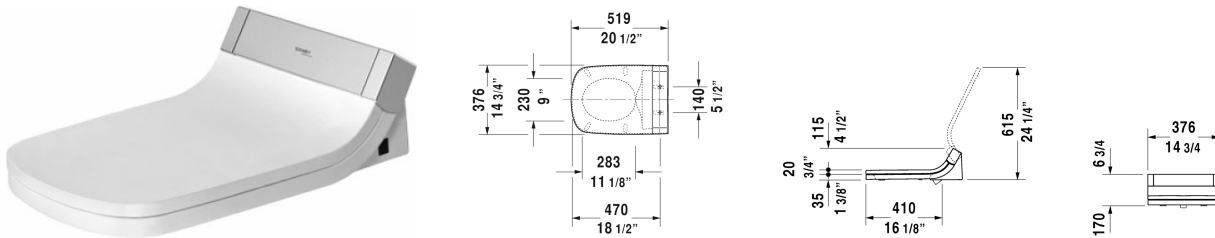

SensoWash® Starck C shower-toilet seat for DuraStyle* # 610200001001300

| < 14 3/4" Inch > |

SensoWash® Starck C shower-toilet seat for DuraStyle*	Dimension	Weight	Order number
rear-, front and oscillating wash, individual adjustment of water-, air- and seat surface temperature as well as nozzle position and jet strength, power actuated lid and seat, night light, 2 individually programmable user profiles, remote control included, self-cleaning wand, on / off-button, with concealed connections, Quick release: easy seat unit removal and attachment			
Colors			
00 White			
Variant			
AC 100-120V, 50-60 Hz	14 3/4" x 20 1/2" Inch	14.1 lb	610200001001300
Infobox			
Install a water water softener with water hardness ≥ 2.4 mmol/l ($\geq 14^\circ$ dH or 24° fH).			
Suitable products			
One-Piece toilet for SensoWash® only in combination with SensoWash, syphonic, 12" rough-in, connecting elements for SensoWash with concealed connections included, vertical outlet, cUPC® listed*, 14 5/8" x 28 3/8" Inch	14 5/8" x 28 3/8" Inch		215751
Toilet wall-mounted for SensoWash® washdown model, only in combination with SensoWash, connecting elements for SensoWash with concealed connections included, Durafix included, cUPC® listed*, 14 5/8" X 24 3/8" Inch	14 5/8" X 24 3/8" Inch		253759
Toilet close-coupled for SensoWash® (without tank), only in combination with SensoWash, washdown model, outlet for vario connector set, for horizontal and vertical outlet, length adjustable from 2 3/4" - 6 3/4", and vario connecting bend, vertical outlet from 6 3/4" - 8 5/8", connecting elements for SensoWash with concealed connections included, hardware included, cUPC® listed*, 14 5/8" x 27 1/2" Inch	14 5/8" x 27 1/2" Inch		215659
Two-piece toilet for SensoWash® (without tank), syphonic, only in combination with SensoWash, 12" rough-in, connecting elements for SensoWash with concealed connections included, vertical outlet, cUPC® listed*, 14 1/8" x 27 1/2" Inch	14 1/8" x 27 1/2" Inch		216051