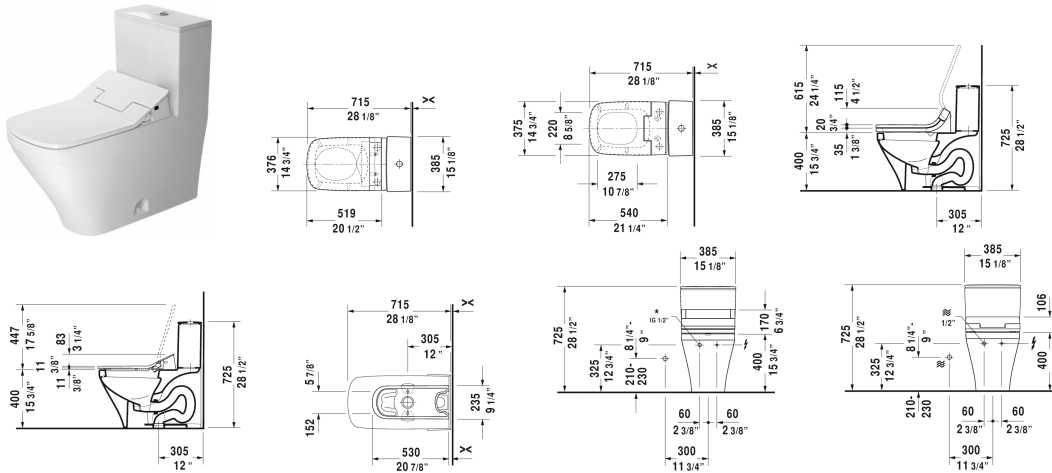

DuraStyle One-Piece toilet for SensoWash® # 215751..05 / 215751..85

| < 14 5/8" Inch > |

One-Piece toilet for SensoWash®	Dimension	Weight	Order number
only in combination with SensoWash, syphonic, 12" rough-in, connecting elements for SensoWash with concealed connections included, vertical outlet, cUPC® listed*			
Colors			
00 White 20 HygieneGlaze (an antibacterial ceramic glaze that provides almost indefinite effectiveness)			
Variant			
◆ 1.32/0.92 gpf, with dual flush piston valve, top flush	14 5/8" x 28 3/8" Inch	121.3 lb	215751..05
◆ 1.28 gpf, with single flush piston valve, top flush	14 5/8" x 28 3/8" Inch	121.3 lb	215751..85
Sanitary ceramics with the special WonderGliss surface finish will remain clean and attractive-looking for a long time to come. When ordering WonderGliss please add a "1" as eleventh digit to the model number.			
Mounting set for One-Piece and Two-Piece toilets, outlet 3/8" - male thread, wall connection 1/2" - female thread, 1/2", North American version	17 3/4" Inch	1.1 lb	001417
Suitable products			
SensoWash® Starck C shower-toilet seat for DuraStyle* rear-, front and oscillating wash, individual adjustment of water-, air- and seat surface temperature as well as nozzle position and jet strength, power actuated lid and seat, night light, 2 individually programmable user profiles, remote control included, self-cleaning wand, on / off-button, with concealed connections, Quick release: easy seat unit removal and attachment, 14 3/4" x 20 1/2" Inch	14 3/4" x 20 1/2" Inch		610200

14 3/4" x 21 1/4" Inch

611200

All drawings contain the necessary measurements which are subject to standard tolerances. They are stated in inch & mm and are non-binding. Exact measurements, in particular for customized installation scenarios, can only be taken from the finished ceramic piece.