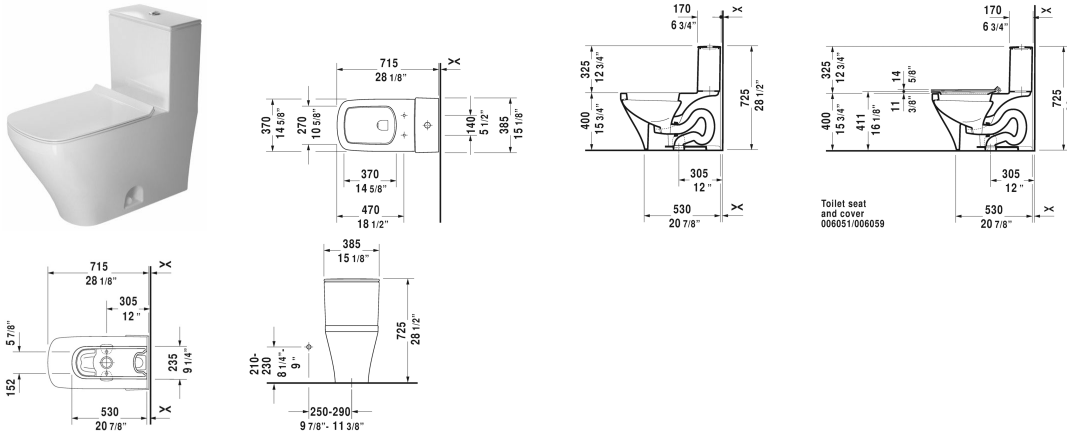

**DuraStyle Toilet kit # D4052100**

| < 14 5/8" Inch > |

Toilet kit	Dimension	Weight	Order number
One-Piece toilet & Toilet seat and cover			
<b>Colors</b>			
00 White			
<b>Variant</b>			
	14 5/8" x 28 3/8" Inch	127 lb	D4052100
<b>Suitable products</b>			
Toilet seat and cover removable, elongated, hinges stainless steel, with slow close,			006059
One-Piece toilet syphonic, 12" rough-in, vertical outlet, cUPC® listed*, 14 5/8" x 28 3/8" Inch	14 5/8" x 28 3/8" Inch		215701

All drawings contain the necessary measurements which are subject to standard tolerances. They are stated in inch & mm and are non-binding. Exact measurements, in particular for customized installation scenarios, can only be taken from the finished ceramic piece.