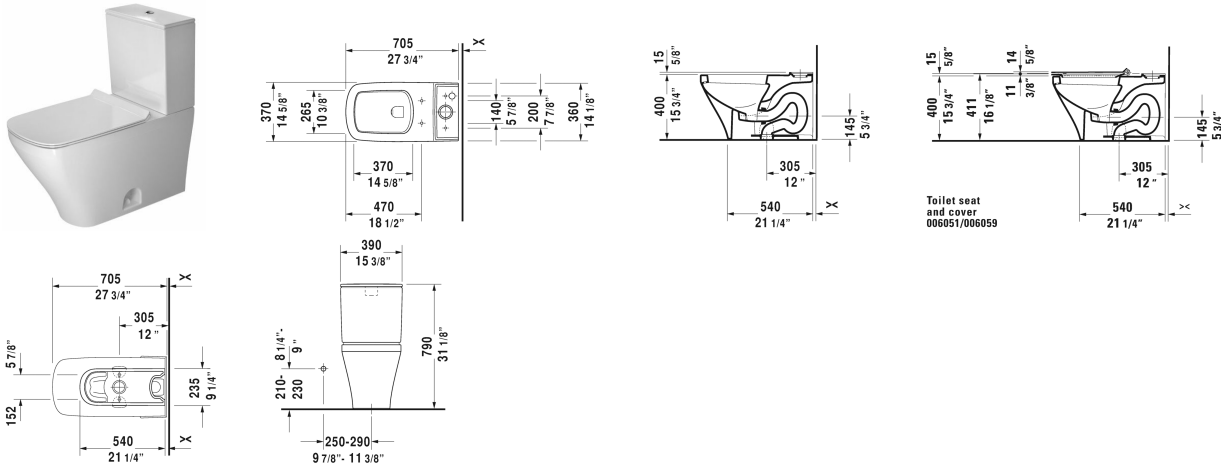

**DuraStyle Toilet kit # D4052000**

| < 15 3/8" Inch > |

Toilet kit	Dimension	Weight	Order number
Toilet bowl & Tank			
Colors			
00 White			
Variant			
	15 3/8" x 27 1/2" Inch	122 lb	D4052000
Suitable products			
Two-Piece toilet (without tank), syphonic, 12" rough-in, vertical outlet, cUPC® listed*, 14 1/8" x 27 1/2" Inch	14 1/8" x 27 1/2" Inch		216001
Tank for bottom left supply, cUPC® listed*, 15 3/8" x 6 3/4" Inch	15 3/8" x 6 3/4" Inch		093520

All drawings contain the necessary measurements which are subject to standard tolerances. They are stated in inch & mm and are non-binding. Exact measurements, in particular for customized installation scenarios, can only be taken from the finished ceramic piece.