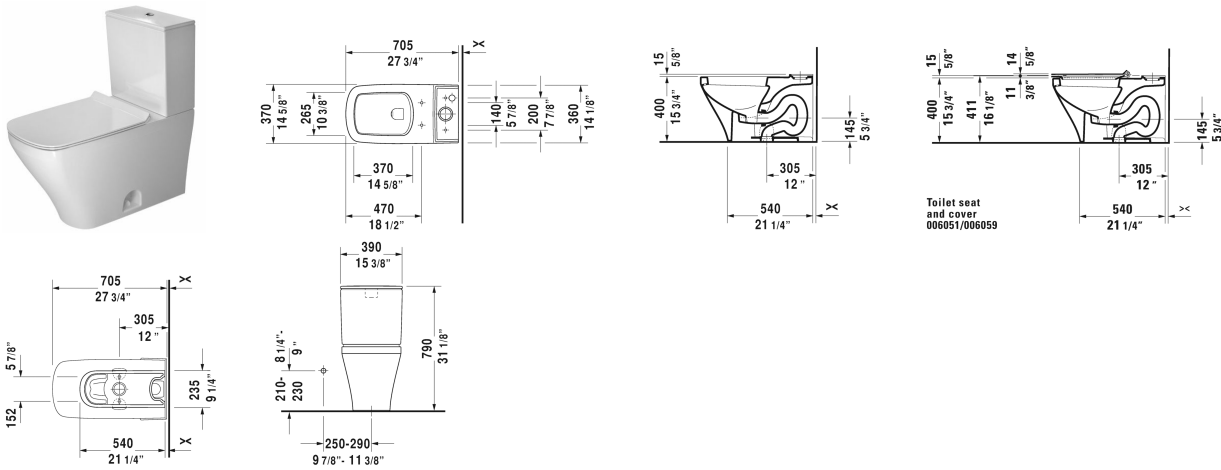

DuraStyle Toilet kit # D4051900

| < 15 3/8" Inch > |

Toilet kit	Dimension	Weight	Order number
Toilet bowl & Tank			
Colors			
00 White			
Variant			
	15 3/8" x 27 1/2" Inch	122 lb	D4051900
Suitable products			
Two-Piece toilet (without tank), syphonic, 12" rough-in, vertical outlet, cUPC® listed*, 14 1/8" x 27 1/2" Inch	14 1/8" x 27 1/2" Inch		216001
Tank for bottom left supply, cUPC® listed*, 15 3/8" x 6 3/4" Inch	15 3/8" x 6 3/4" Inch		093520

All drawings contain the necessary measurements which are subject to standard tolerances. They are stated in inch & mm and are non-binding. Exact measurements, in particular for customized installation scenarios, can only be taken from the finished ceramic piece.