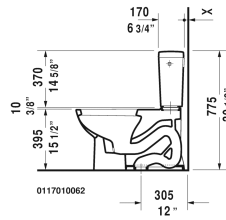

D-Code Toilet kit # D4005700

< 15 3/8" Inch >

Toilet kit	Dimension	Weight	Order number
Toilet bowl & Tank			
Colors			
00 White			
Variant			
	15 3/8" x 27" Inch	84 lb	D4005700
Suitable products			
Tank with single flush mechanism, with side lever, 3" flapper valve, bottom left supply, cUPC® listed*, 1.28 gpf, 15 3/8" x 6 3/4" Inch	15 3/8" x 6 3/4" Inch		092720
Two-Piece toilet (without tank), syphonic, 12" rough-in, vertical outlet, cUPC® listed*, 13 3/4" x 27" Inch	13 3/4" x 27" Inch		011701

All drawings contain the necessary measurements which are subject to standard tolerances. They are stated in inch & mm and are non-binding. Exact measurements, in particular for customized installation scenarios, can only be taken from the finished ceramic piece.