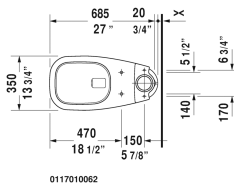

D-Code Toilet kit # D4005700

< 15 3/8" Inch >

Toilet kit	Dimension	Weight	Order number
Toilet bowl & Tank			
Colors			
00 White			
Variant			
	15 3/8" x 27" Inch	84 lb	D4005700
Suitable products			
Tank with single flush mechanism, with side lever, 3" flapper valve, bottom left supply, cUPC® listed*, 1.28 gpf, 15 3/8" x 6 3/4" Inch	15 3/8" x 6 3/4" Inch		092720
Two-Piece toilet (without tank), syphonic, 12" rough-in, vertical outlet, cUPC® listed*, 13 3/4" x 27" Inch	13 3/4" x 27" Inch		011701

All drawings contain the necessary measurements which are subject to standard tolerances. They are stated in inch & mm and are non-binding. Exact measurements, in particular for customized installation scenarios, can only be taken from the finished ceramic piece.