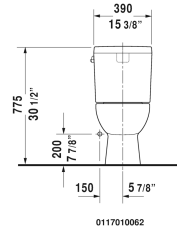

D-Code Toilet kit # D4005700

< 15 3/8" Inch >

Toilet kit	Dimension	Weight	Order number
Toilet bowl & Tank			
Colors			
00 White			
Variant			
	15 3/8" x 27" Inch	84 lb	D4005700
Suitable products			
Tank with single flush mechanism, with side lever, 3" flapper valve, bottom left supply, cUPC® listed*, 1.28 gpf, 15 3/8" x 6 3/4" Inch	15 3/8" x 6 3/4" Inch		092720
Two-Piece toilet (without tank), syphonic, 12" rough-in, vertical outlet, cUPC® listed*, 13 3/4" x 27" Inch	13 3/4" x 27" Inch		011701

All drawings contain the necessary measurements which are subject to standard tolerances. They are stated in inch & mm and are non-binding. Exact measurements, in particular for customized installation scenarios, can only be taken from the finished ceramic piece.