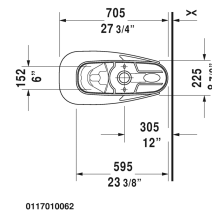

D-Code Toilet kit # D4005700

< 15 3/8" Inch >

Toilet kit	Dimension	Weight	Order number
Toilet bowl & Tank			
Colors			
00 White			
Variant			
	15 3/8" x 27" Inch	84 lb	D4005700
Suitable products			
Tank with single flush mechanism, with side lever, 3" flapper valve, bottom left supply, cUPC® listed*, 1.28 gpf, 15 3/8" x 6 3/4" Inch	15 3/8" x 6 3/4" Inch		092720
Two-Piece toilet (without tank), syphonic, 12" rough-in, vertical outlet, cUPC® listed*, 13 3/4" x 27" Inch	13 3/4" x 27" Inch		011701

All drawings contain the necessary measurements which are subject to standard tolerances. They are stated in inch & mm and are non-binding. Exact measurements, in particular for customized installation scenarios, can only be taken from the finished ceramic piece.