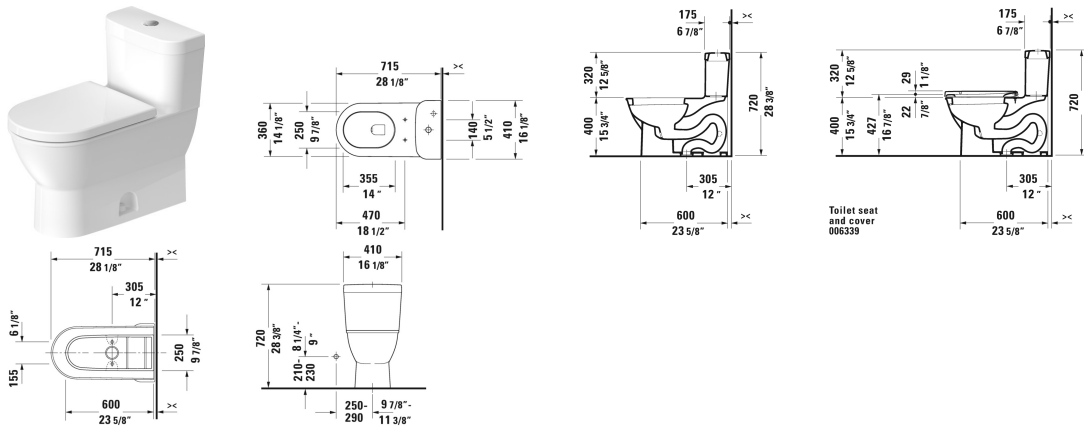

Darling New Toilet kit # D2101700

| < 15 3/4" Inch > |

Toilet kit	Dimension	Weight	Order number
One-Piece toilet & Toilet seat and cover			
Colors			
00 White			
Variant			
	15 3/4" x 28 1/8" Inch	110.9 lb	D2101700
Suitable products			
One-Piece toilet back-to-wall, syphonic, 12" rough-in, with single flush piston valve, top flush, suitable for SensoWash Starck, cUPC® listed*, 1.28 gpf, 15 3/4" x 28 1/8" Inch	15 3/4" x 28 1/8" Inch		212301
Toilet seat and cover elongated, hinges stainless steel, removable, with slow close,			006339

All drawings contain the necessary measurements which are subject to standard tolerances. They are stated in inch & mm and are non-binding. Exact measurements, in particular for customized installation scenarios, can only be taken from the finished ceramic piece.