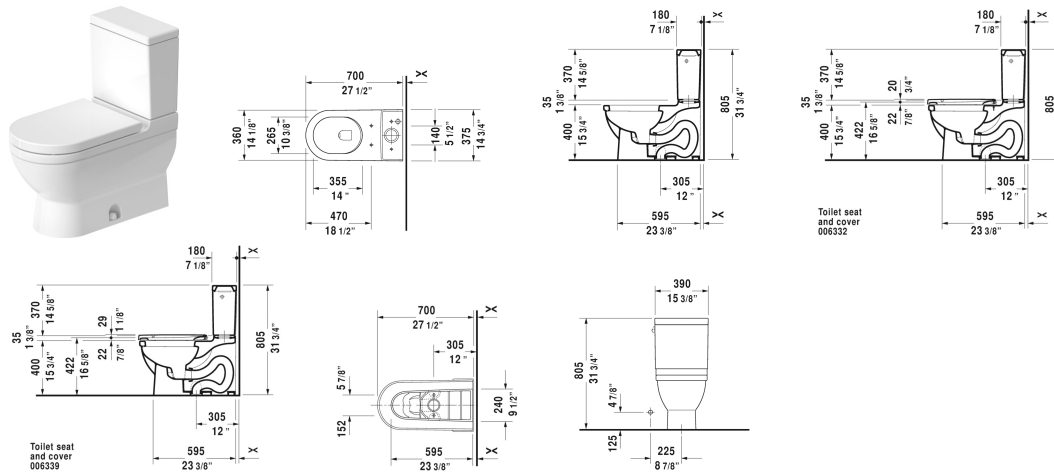

Starck 3 Toilet kit # D1909700

< 15 3/8" Inch >

Toilet kit	Dimension	Weight	Order number
Toilet bowl & Tank			
Colors			
00 White			
Variant			
	15 3/8" x 27 3/4" Inch	116.2 lb	D1909700
Infobox			
Not available with WonderGliss			
Suitable products			
Tank with single flush mechanism, with side lever, 3" flapper valve, 3" flapper valve, bottom left supply, cUPC® listed*, 15 3/8" x 7 1/8" Inch	15 3/8" x 7 1/8" Inch		092040
Two-Piece toilet (without tank), US-version toilet, suitable for SensoWash Starck, syphonic, 12" rough-in, 12" rough-in, vertical outlet, cUPC® listed*, 1.28 gpf, 14 5/8" x 27 3/4" Inch	14 5/8" x 27 3/4" Inch		212501

All drawings contain the necessary measurements which are subject to standard tolerances. They are stated in inch & mm and are non-binding. Exact measurements, in particular for customized installation scenarios, can only be taken from the finished ceramic piece.