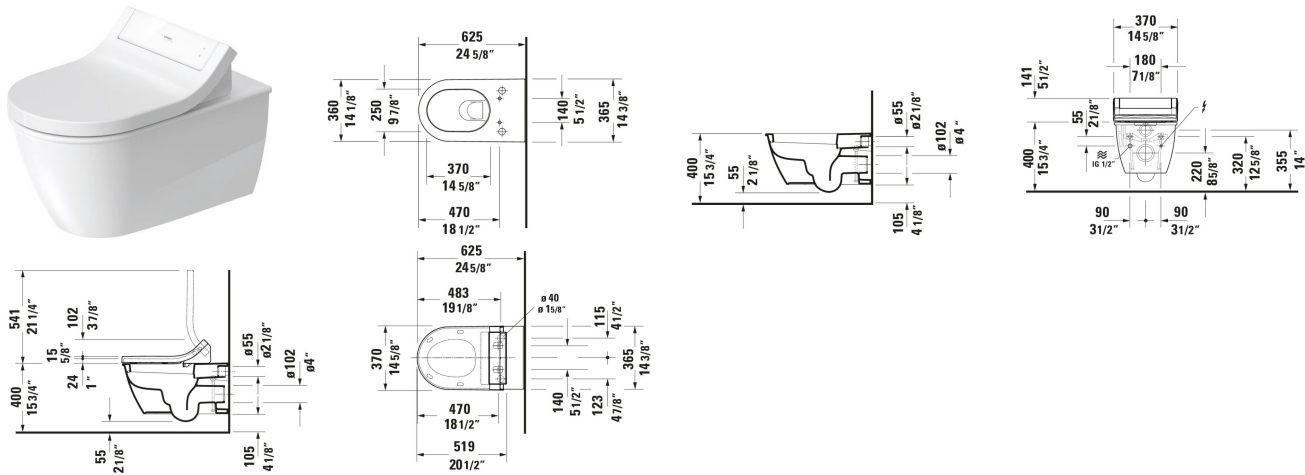

**Darling New Wall Mounted Toilet # 254459..92 / 254459..92**

| < 14 3/8 " > |

Wall Mounted Toilet	Dimension	Weight	Order number
Flush water quantity: 0.8 gal, Washdown model, Flushing rim: Closed, Outlet horizontal, Concealed fixation, Includes connecting set for SensoWash, cUPC listed: Yes			
<b>Colors</b>			
00 White 20 HygieneGlaze (an antibacterial ceramic glaze that provides almost indefinite effectiveness)			
<b>Variant</b>			
White High Gloss, Flush water quantity: 1.6/0.8 gal, WaterSense: Yes, ADA: Yes	14 3/8 "x13 5/8 "	64.375 lb	254459..92
White High Gloss, HygieneGlaze, Flush water quantity: 1.6/0.8 gal, WaterSense: Yes, ADA: Yes	14 3/8 "x13 5/8 "	64.375 lb	254459..92
<b>Spare parts</b>			
Installation Set	4 1/8 x 5 3/8 "	0.948 lb	005072
Connection Set Shower-toilets	8 5/8 x 10 1/4 "	1.213 lb	100691
Actuator Plate A1 Plastic, Dual Flush, Trip lever type: Mechanical, Flush operation technology: Manual, Installation Type: surface mounted, Includes mounting frame, including mounting kit, Includes push rod	8 1/2 x 3/8 "	0.69 lb	WD5008
<b>Suitable products</b>			