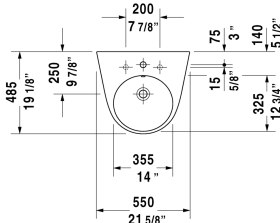

**Starck 2 Washbasin # 2323550000 / 2323550030**

| < 21 5/8" Inch > |

Washbasin	Dimension	Weight	Order number
with overflow, with faucet deck, underside fully glazed, hardware included, wall-mounted, 21 5/8" Inch			
<b>Colors</b>			
00 White			
<b>Variant</b>			
●	21 5/8" x 19 1/8" Inch	35.6 lb	2323550000
●●●	21 5/8" x 19 1/8" Inch	35.6 lb	2323550030
Sanitary ceramics with the special WonderGliss surface finish will remain clean and attractive-looking for a long time to come. When ordering WonderGliss please add a "1" as eleventh digit to the model number.			
<b>Suitable products</b>			
Pedestal for # 232365, 232360, 232355, 7 5/8" x 6 7/8" Inch	7 5/8" x 6 7/8" Inch		085833
Siphon cover for # 232365, 232360, 232355, 7 7/8" x 12" Inch	7 7/8" x 12" Inch		085834

All drawings contain the necessary measurements which are subject to standard tolerances. They are stated in inch & mm and are non-binding. Exact measurements, in particular for customized installation scenarios, can only be taken from the finished ceramic piece.