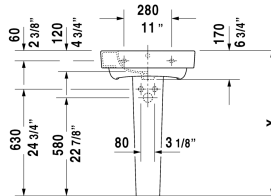

**Starck 2 Washbasin # 2323550000 / 2323550030**

| < 21 5/8" Inch > |

Washbasin	Dimension	Weight	Order number
with overflow, with faucet deck, underside fully glazed, hardware included, wall-mounted, 21 5/8" Inch			
<b>Colors</b>			
00 White			
<b>Variant</b>			
●	21 5/8" x 19 1/8" Inch	35.6 lb	2323550000
●●●	21 5/8" x 19 1/8" Inch	35.6 lb	2323550030
Sanitary ceramics with the special WonderGliss surface finish will remain clean and attractive-looking for a long time to come. When ordering WonderGliss please add a "1" as eleventh digit to the model number.			
<b>Suitable products</b>			
Pedestal for # 232365, 232360, 232355, 7 5/8" x 6 7/8" Inch	7 5/8" x 6 7/8" Inch		085833
Siphon cover for # 232365, 232360, 232355, 7 7/8" x 12" Inch	7 7/8" x 12" Inch		085834

All drawings contain the necessary measurements which are subject to standard tolerances. They are stated in inch & mm and are non-binding. Exact measurements, in particular for customized installation scenarios, can only be taken from the finished ceramic piece.