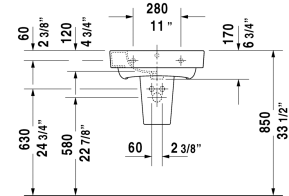

**Starck 2 Washbasin # 2323550000 / 2323550030**

| < 21 5/8" Inch > |

Washbasin	Dimension	Weight	Order number
with overflow, with faucet deck, underside fully glazed, hardware included, wall-mounted, 21 5/8" Inch			
<b>Colors</b>			
00 White			
<b>Variant</b>			
●	21 5/8" x 19 1/8" Inch	35.6 lb	2323550000
●●●	21 5/8" x 19 1/8" Inch	35.6 lb	2323550030
Sanitary ceramics with the special WonderGliss surface finish will remain clean and attractive-looking for a long time to come. When ordering WonderGliss please add a "1" as eleventh digit to the model number.			
<b>Suitable products</b>			
Pedestal for # 232365, 232360, 232355, 7 5/8" x 6 7/8" Inch	7 5/8" x 6 7/8" Inch		085833
Siphon cover for # 232365, 232360, 232355, 7 7/8" x 12" Inch	7 7/8" x 12" Inch		085834

All drawings contain the necessary measurements which are subject to standard tolerances. They are stated in inch & mm and are non-binding. Exact measurements, in particular for customized installation scenarios, can only be taken from the finished ceramic piece.