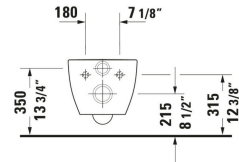

Happy D.2 Wall Mounted Toilet # 222209..92 / 222209..92 / 222209..92

| < 14 3/8 " > |

Wall Mounted Toilet	Dimension	Weight	Order number
<p>Flush water quantity: 1.2/0.8 gal, Washdown model, Flushing rim: Rimless, Flush system: washdown model, Outlet horizontal, Concealed fixation, ADA: Yes, cUPC listed: Yes</p>			
Colors			
<p>00 White 20 HygieneGlaze (an antibacterial ceramic glaze that provides almost indefinite effectiveness) 89 Anthracite/Anthracite Matte</p>			
Variant			
White High Gloss, Flush water quantity: 1.2/1.28 gal, WaterSense: Yes		54.454 lb	222209..92
White High Gloss, HygieneGlaze, WaterSense: Yes		54.454 lb	222209..92
Interior color Anthracite High Gloss, Exterior color Anthracite Matte, WaterSense: Yes		54.454 lb	222209..92
Spare parts			
Noise reduction gasket		0.441 lb	005090
Suitable products			
Toilet Seat Shape: Rectangular, Slow close: Yes, Removable Seat, Hinge material: Stainless Steel, 14 1/8 x 16 7/8 "	14 1/8 x 16 7/8 "		006459
Actuator Plate Actuator plates ,			115770
Actuator Plate A1 Plastic, Dual Flush, Trip lever type: Mechanical, Flush operation technology: Manual, Installation Type: surface mounted, Includes mounting frame, including mounting kit, Includes push rod, 8 1/2 x 3/8 "	8 1/2 x 3/8 "		WD5008
In-Wall Tank & Carrier Standard Includes HDPE toilet wall-mounted outlet bend DN 90/90, Powder-coated, Installation Type: In lightweight stand construction, Installation Type: Drywall, Max. projection toilet: 24 5/8 ", Adjustable height: 9 1/2 ", Trip lever type: Mechanical, Trip lever placement: Front, Adjustable flush volumes, Flush type: Dual Flush, Insulated tank, Self-supporting, Suitable for panelling with plasterboards, 23 1/4 x 3 1/2 "	23 1/4 x 3 1/2 "		WD1022

All drawings contain the necessary measurements which are subject to standard tolerances. They are stated in inch & mm and are non-binding. Exact measurements, in particular for customized installation scenarios, can only be taken from the finished ceramic piece.