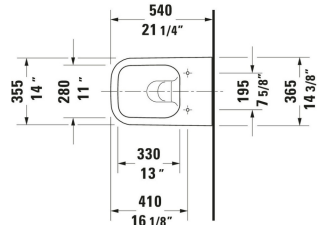

Happy D.2 Wall Mounted Toilet # 222209..92 / 222209..92 / 222209..92

| < 14 3/8 " > |

Wall Mounted Toilet	Dimension	Weight	Order number
<p>Flush water quantity: 1.2/0.8 gal, Washdown model, Flushing rim: Rimless, Flush system: washdown model, Outlet horizontal, Concealed fixation, ADA: Yes, cUPC listed: Yes</p>			
Colors			
<p>00 White 20 HygieneGlaze (an antibacterial ceramic glaze that provides almost indefinite effectiveness) 89 Anthracite/Anthracite Matte</p>			
Variant			
White High Gloss, Flush water quantity: 1.2/1.28 gal, WaterSense: Yes		54.454 lb	222209..92
White High Gloss, HygieneGlaze, WaterSense: Yes		54.454 lb	222209..92
Interior color Anthracite High Gloss, Exterior color Anthracite Matte, WaterSense: Yes		54.454 lb	222209..92
Spare parts			
Noise reduction gasket		0.441 lb	005090
Suitable products			
Toilet Seat Shape: Rectangular, Slow close: Yes, Removable Seat, Hinge material: Stainless Steel, 14 1/8 x 16 7/8 "	14 1/8 x 16 7/8 "		006459
Actuator Plate Actuator plates ,			115770
Actuator Plate A1 Plastic, Dual Flush, Trip lever type: Mechanical, Flush operation technology: Manual, Installation Type: surface mounted, Includes mounting frame, including mounting kit, Includes push rod, 8 1/2 x 3/8 "	8 1/2 x 3/8 "		WD5008
In-Wall Tank & Carrier Standard Includes HDPE toilet wall-mounted outlet bend DN 90/90, Powder-coated, Installation Type: In lightweight stand construction, Installation Type: Drywall, Max. projection toilet: 24 5/8 ", Adjustable height: 9 1/2 ", Trip lever type: Mechanical, Trip lever placement: Front, Adjustable flush volumes, Flush type: Dual Flush, Insulated tank, Self-supporting, Suitable for panelling with plasterboards, 23 1/4 x 3 1/2 "	23 1/4 x 3 1/2 "		WD1022

All drawings contain the necessary measurements which are subject to standard tolerances. They are stated in inch & mm and are non-binding. Exact measurements, in particular for customized installation scenarios, can only be taken from the finished ceramic piece.