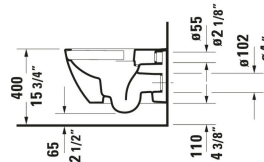

Happy D.2 Wall Mounted Toilet # 222209..92 / 222209..92 / 222209..92

| < 14 3/8 " > |

Wall Mounted Toilet	Dimension	Weight	Order number
<p>Flush water quantity: 1.2/0.8 gal, Washdown model, Flushing rim: Rimless, Flush system: washdown model, Outlet horizontal, Concealed fixation, ADA: Yes, cUPC listed: Yes</p>			
Colors			
<p>00 White 20 HygieneGlaze (an antibacterial ceramic glaze that provides almost indefinite effectiveness) 89 Anthracite/Anthracite Matte</p>			
Variant			
White High Gloss, Flush water quantity: 1.2/1.28 gal, WaterSense: Yes		54.454 lb	222209..92
White High Gloss, HygieneGlaze, WaterSense: Yes		54.454 lb	222209..92
Interior color Anthracite High Gloss, Exterior color Anthracite Matte, WaterSense: Yes		54.454 lb	222209..92
Spare parts			
Noise reduction gasket		0.441 lb	005090
Suitable products			
Toilet Seat Shape: Rectangular, Slow close: Yes, Removable Seat, Hinge material: Stainless Steel, 14 1/8 x 16 7/8 "	14 1/8 x 16 7/8 "		006459
Actuator Plate Actuator plates ,			115770
Actuator Plate A1 Plastic, Dual Flush, Trip lever type: Mechanical, Flush operation technology: Manual, Installation Type: surface mounted, Includes mounting frame, including mounting kit, Includes push rod, 8 1/2 x 3/8 "	8 1/2 x 3/8 "		WD5008
In-Wall Tank & Carrier Standard Includes HDPE toilet wall-mounted outlet bend DN 90/90, Powder-coated, Installation Type: In lightweight stand construction, Installation Type: Drywall, Max. projection toilet: 24 5/8 ", Adjustable height: 9 1/2 ", Trip lever type: Mechanical, Trip lever placement: Front, Adjustable flush volumes, Flush type: Dual Flush, Insulated tank, Self-supporting, Suitable for panelling with plasterboards, 23 1/4 x 3 1/2 "	23 1/4 x 3 1/2 "		WD1022

All drawings contain the necessary measurements which are subject to standard tolerances. They are stated in inch & mm and are non-binding. Exact measurements, in particular for customized installation scenarios, can only be taken from the finished ceramic piece.