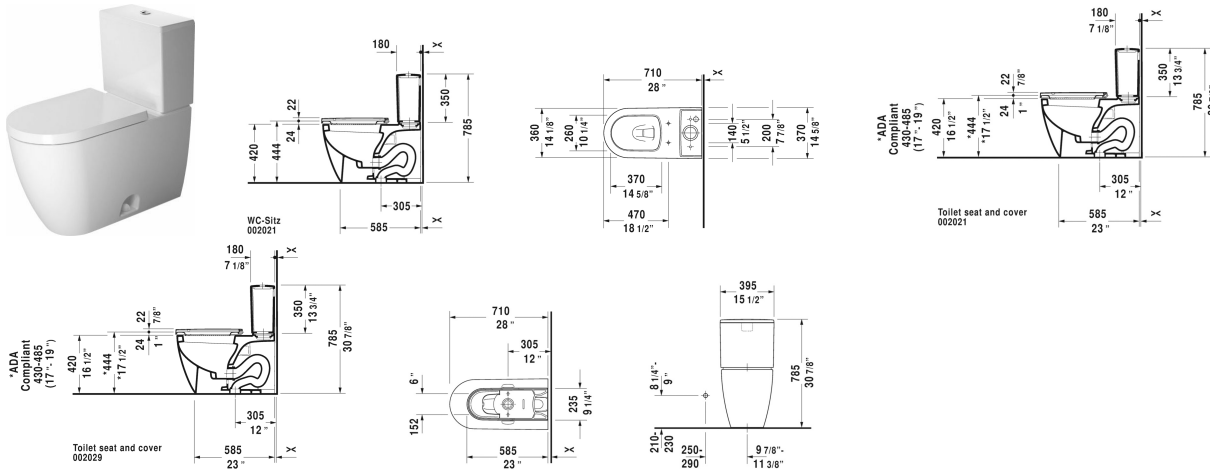

ME by Starck Two-Piece toilet # 217101..00 / 217101..85

< 14 1/8" Inch >

Two-Piece toilet	Dimension	Weight	Order number
(without tank), syphonic, 12" rough-in, vertical outlet, cUPC® listed*			
Colors			
00 White 20 HygieneGlaze (an antibacterial ceramic glaze that provides almost indefinite effectiveness)			
Variant			
♣ 1.32/0.92 gpf	14 1/8" x 28" Inch	101.4 lb	217101..00
♣ 1.28 gpf	14 1/8" x 28" Inch	101.4 lb	217101..85
Sanitary ceramics with the special WonderGliss surface finish will remain clean and attractive-looking for a long time to come. When ordering WonderGliss please add a "1" as eleventh digit to the model number.			
Mounting set for One-Piece and Two-Piece toilets, outlet 3/8" - male thread, wall connection 1/2" - female thread, 1/2", North American version	17 3/4" Inch	1.1 lb	001417
Suitable products			
Tank for bottom left supply, 15 3/8" x 7 1/8" Inch	15 3/8" x 7 1/8" Inch		093820
Toilet seat and cover elongated, hinges stainless steel, without slow close,			002021
Toilet seat and cover removable, elongated, hinges stainless steel, with slow close,			002029

All drawings contain the necessary measurements which are subject to standard tolerances. They are stated in inch & mm and are non-

ME by Starck Two-Piece toilet # 217101..00 / 217101..85

|< 14 1/8" Inch >|

binding. Exact measurements, in particular for customized installation scenarios, can only be taken from the finished ceramic piece.