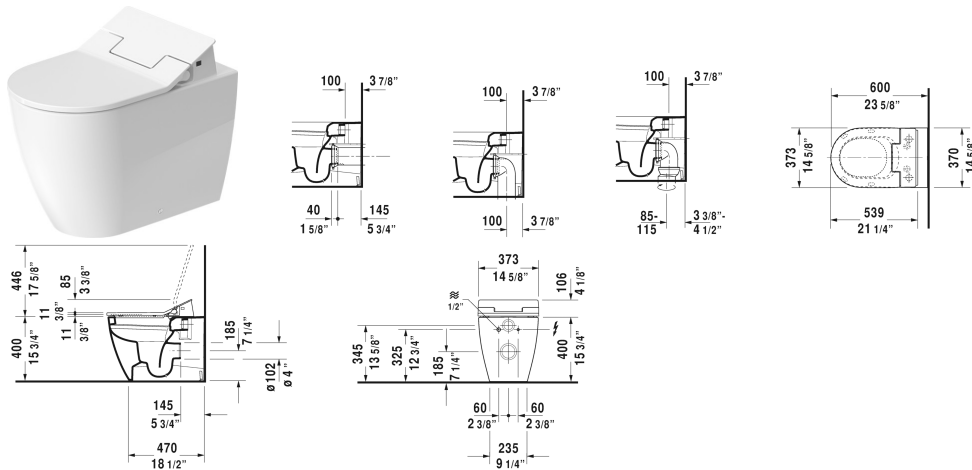

**ME by Starck Toilet floorstanding for SensoWash® # 216959..92**  
/ 216959..92

| < 14 5/8" Inch > |

Toilet floorstanding for SensoWash®	Dimension	Weight	Order number
back-to-wall, washdown model, hardware included, horizontal outlet, only in combination with SensoWash, connecting elements for SensoWash with concealed connections included, cUPC® listed*, WaterSense® listed			
<b>Colors</b>			
00 White 20 HygieneGlaze (an antibacterial ceramic glaze that provides almost indefinite effectiveness)			
<b>Variant</b>			
♣ 1.28/0.8 gpf, ADA height	14 5/8" x 23 5/8" Inch	63.9 lb	216959..92
♣ 1.28/0.8 gpf, ADA height	14 5/8" x 23 5/8" Inch	63.9 lb	216959..92
<b>Infobox</b>			
In-wall tank and actuator plate are required for installation, * Complies with following standards: ASME A112.19.2/CSA B45.1 and ASME A112.19.14, 1/2" drop-ear elbow is necessary for installation (not included with delivery)			
Sanitary ceramics with the special WonderGliss surface finish will remain clean and attractive-looking for a long time to come. When ordering WonderGliss please add a "1" as eleventh digit to the model number.			
Connecting set in combination with SensoWash shower-toilet seat			100691
Pre-installation set in combination with SensoWash, for in-wall carrier with horizontal support without shower toilet pre-installation/conduit pipe			005072
Vario connector set incl. offset	Ø 4 3/8" Inch	3.3 lb	001422

*All drawings contain the necessary measurements which are subject to standard tolerances. They are stated in inch & mm and are non-binding. Exact measurements, in particular for customized installation scenarios, can only be taken from the finished ceramic piece.*