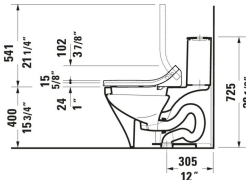

DuraStyle One Piece Toilet # 2157510005 / 2157510085

|< 15 1/8 " >|

One Piece Toilet	Dimension	Weight	Order number
SensoWash toilet, 28 1/8 ", Elongated, Siphonic, Flushing rim: Closed, Outlet: vertical, Rough-in: 12 ", cUPC listed: Yes			
Colors			
00 White High Gloss			
Variant			
White High Gloss, Dual Flush, Flush water quantity: 1.32/0.92 gpf, Trip lever placement: Top, WaterSense: Yes	15 1/8 "x28 1/8 "	121.254 lb	2157510005
White High Gloss, Single Flush, Flush water quantity: 1.28 gpf, Trip lever placement: Top, WaterSense: Yes, ADA: Yes	15 1/8 "x28 1/8 "	121.254 lb	2157510085
Accessory			
Installation Set	2 3/8 x 5 1/8 "	1.874 lb	001417
Suitable products			
Shower toilet seat Matches series DuraStyle, White, Slow close, Seat material type: Duroplast, Lid material type: Duroplast, Lid actuation: Manual, Water position adjustment: 5 Steps, Number of spray intensity options: 3 Steps, Number of spray temperature options: 4 Steps, Water position adjustment: 5 Steps, Rearwash, Frontwash, Pulsing shower spray: Oscillating, Operation type: Remote control, Controller, Self-cleaning function, Holiday mode, Night light, cUPC listed: No, UL: No, 14 3/4 x 21 1/4 "	14 3/4 x 21 1/4 "		611200
One Piece Toilet Set items: One Piece Toilet, Article No.: 2157510005, White High Gloss, SensoWash toilet, Siphonic, Flushing rim: Closed, Dual Flush, Trip lever placement: Top, Flush water quantity: 1.32/0.92 gpf, Dual Flush, Trip lever placement: Top, 15 1/8 x 28 1/8 "	15 1/8 x 28 1/8 "		D40534
One Piece Toilet Set items: One Piece Toilet, Article No.: 2157510085, White High Gloss, SensoWash toilet, Siphonic, Flushing rim: Closed, Single Flush, Trip lever placement: Top, Flush water quantity: 1.28 gpf, Single Flush, Trip lever placement: Top, 15 1/8 x 28 1/8 "	15 1/8 x 28 1/8 "		D40535