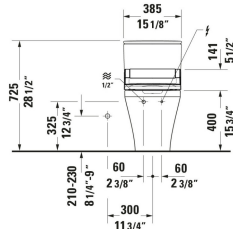

DuraStyle One Piece Toilet # 2157510005 / 2157510085

|< 15 1/8 " >|

One Piece Toilet	Dimension	Weight	Order number
SensoWash toilet, 28 1/8 ", Elongated, Siphonic, Flushing rim: Closed, Outlet: vertical, Rough-in: 12 ", cUPC listed: Yes			
Colors			
00 White High Gloss			
Variant			
White High Gloss, Dual Flush, Flush water quantity: 1.32/0.92 gpf, Trip lever placement: Top, WaterSense: Yes	15 1/8 "x28 1/8 "	121.254 lb	2157510005
White High Gloss, Single Flush, Flush water quantity: 1.28 gpf, Trip lever placement: Top, WaterSense: Yes, ADA: Yes	15 1/8 "x28 1/8 "	121.254 lb	2157510085
Accessory			
Installation Set	2 3/8 x 5 1/8 "	1.874 lb	001417
Suitable products			
Shower toilet seat Matches series DuraStyle, White, Slow close, Seat material type: Duroplast, Lid material type: Duroplast, Lid actuation: Manual, Water position adjustment: 5 Steps, Number of spray intensity options: 3 Steps, Number of spray temperature options: 4 Steps, Water position adjustment: 5 Steps, Rearwash, Frontwash, Pulsing shower spray: Oscillating, Operation type: Remote control, Controller, Self-cleaning function, Holiday mode, Night light, cUPC listed: No, UL: No, 14 3/4 x 21 1/4 "	14 3/4 x 21 1/4 "		611200
One Piece Toilet Set items: One Piece Toilet, Article No.: 2157510005, White High Gloss, SensoWash toilet, Siphonic, Flushing rim: Closed, Dual Flush, Trip lever placement: Top, Flush water quantity: 1.32/0.92 gpf, Dual Flush, Trip lever placement: Top, 15 1/8 x 28 1/8 "	15 1/8 x 28 1/8 "		D40534
One Piece Toilet Set items: One Piece Toilet, Article No.: 2157510085, White High Gloss, SensoWash toilet, Siphonic, Flushing rim: Closed, Single Flush, Trip lever placement: Top, Flush water quantity: 1.28 gpf, Single Flush, Trip lever placement: Top, 15 1/8 x 28 1/8 "	15 1/8 x 28 1/8 "		D40535