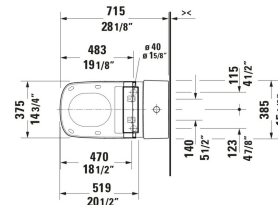

DuraStyle One Piece Toilet # 2157510005 / 2157510085

|< 15 1/8 " >|

One Piece Toilet	Dimension	Weight	Order number
SensoWash toilet, 28 1/8 ", Elongated, Siphonic, Flushing rim: Closed, Outlet: vertical, Rough-in: 12 ", cUPC listed: Yes			
Colors			
00 White High Gloss			
Variant			
White High Gloss, Dual Flush, Flush water quantity: 1.32/0.92 gpf, Trip lever placement: Top, WaterSense: Yes	15 1/8 "x28 1/8 "	121.254 lb	2157510005
White High Gloss, Single Flush, Flush water quantity: 1.28 gpf, Trip lever placement: Top, WaterSense: Yes, ADA: Yes	15 1/8 "x28 1/8 "	121.254 lb	2157510085
Accessory			
Installation Set	2 3/8 x 5 1/8 "	1.874 lb	001417
Suitable products			
Shower toilet seat Matches series DuraStyle, White, Slow close, Seat material type: Duroplast, Lid material type: Duroplast, Lid actuation: Manual, Water position adjustment: 5 Steps, Number of spray intensity options: 3 Steps, Number of spray temperature options: 4 Steps, Water position adjustment: 5 Steps, Rearwash, Frontwash, Pulsing shower spray: Oscillating, Operation type: Remote control, Controller, Self-cleaning function, Holiday mode, Night light, cUPC listed: No, UL: No, 14 3/4 x 21 1/4 "	14 3/4 x 21 1/4 "		611200
One Piece Toilet Set items: One Piece Toilet, Article No.: 2157510005, White High Gloss, SensoWash toilet, Siphonic, Flushing rim: Closed, Dual Flush, Trip lever placement: Top, Flush water quantity: 1.32/0.92 gpf, Dual Flush, Trip lever placement: Top, 15 1/8 x 28 1/8 "	15 1/8 x 28 1/8 "		D40534
One Piece Toilet Set items: One Piece Toilet, Article No.: 2157510085, White High Gloss, SensoWash toilet, Siphonic, Flushing rim: Closed, Single Flush, Trip lever placement: Top, Flush water quantity: 1.28 gpf, Single Flush, Trip lever placement: Top, 15 1/8 x 28 1/8 "	15 1/8 x 28 1/8 "		D40535