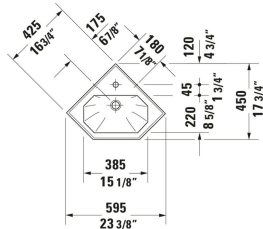

1930 Wall Mounted Sink # 0793420000

|< 23 3/8 " >|

Wall Mounted Sink	Dimension	Weight	Order number
Pentagon, Includes faucet deck: Yes, Overflow: Yes, Underside glazed, Back side glazed: No, 23 3/8 ", cUPC listed: Yes			
Colors			
00 White			
Variant			
● White High Gloss, Octagonal, Number of basins: 1 Middle, Number of faucet holes: 1 Middle		20.944 lb	0793420000

All drawings contain the necessary measurements which are subject to standard tolerances. They are stated in inch & mm and are non-binding. Exact measurements, in particular for customized installation scenarios, can only be taken from the finished ceramic piece.