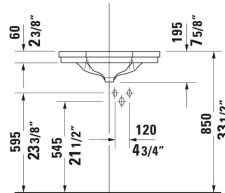

1930 Wall Mounted Sink # 0793420000

|< 23 3/8 " >|

Wall Mounted Sink	Dimension	Weight	Order number
Pentagon, Includes faucet deck: Yes, Overflow: Yes, Underside glazed, Back side glazed: No, 23 3/8 ", cUPC listed: Yes			
Colors			
00 White			
Variant			
● White High Gloss, Octagonal, Number of basins: 1 Middle, Number of faucet holes: 1 Middle		20.944 lb	0793420000

All drawings contain the necessary measurements which are subject to standard tolerances. They are stated in inch & mm and are non-binding. Exact measurements, in particular for customized installation scenarios, can only be taken from the finished ceramic piece.