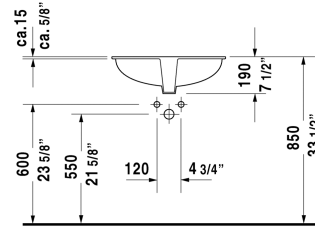

Vanity basin # 0481570000

|< 20 1/2" Inch >|

Vanity basin	Dimension	Weight	Order number
undermount basin, hardware included, with overflow, without faucet deck, cUPC® listed*, 20 1/2" Inch			
Colors			
00 White			
Variant			
☒	20 1/2" x 14 3/8" Inch	17.6 lb	0481570000
Infobox			
* Complies with following standards: ASME A112.19.2/CSA B45.1, Not available with WonderGliss, Measurements of undercounter models represent interior measurements			

All drawings contain the necessary measurements which are subject to standard tolerances. They are stated in inch & mm and are non-binding. Exact measurements, in particular for customized installation scenarios, can only be taken from the finished ceramic piece.