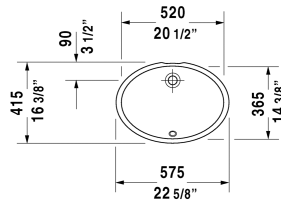

Vanity basin # 0481570000

|< 20 1/2" Inch >|

Vanity basin	Dimension	Weight	Order number
undermount basin, hardware included, with overflow, without faucet deck, cUPC® listed*, 20 1/2" Inch			
Colors			
00 White			
Variant			
☒	20 1/2" x 14 3/8" Inch	17.6 lb	0481570000
Infobox			
* Complies with following standards: ASME A112.19.2/CSA B45.1, Not available with WonderGliss, Measurements of undercounter models represent interior measurements			

All drawings contain the necessary measurements which are subject to standard tolerances. They are stated in inch & mm and are non-binding. Exact measurements, in particular for customized installation scenarios, can only be taken from the finished ceramic piece.