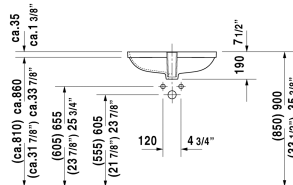

D-Code Vanity basin ☒ # 0338560000

| < 22" Inch > |

Vanity basin	Dimension	Weight	Order number
undermount basin, with overflow, without faucet deck, hardware included, cUPC® listed*, 22" Inch			
Colors			
00 White			
Variant			
☒	22" x 15 3/4" Inch	19.6 lb	0338560000
Infobox			
* Complies with following standards: ASME A112.19.2/CSA B45.1, Measurements of undercounter models represent interior measurements			
Hardware for stone countertops, (with the exception of # 046651)		0.4 lb	005028

All drawings contain the necessary measurements which are subject to standard tolerances. They are stated in inch & mm and are non-binding. Exact measurements, in particular for customized installation scenarios, can only be taken from the finished ceramic piece.