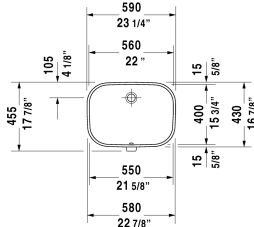

D-Code Vanity basin ☒ # 0338560000

| < 22" Inch > |

Vanity basin	Dimension	Weight	Order number
undermount basin, with overflow, without faucet deck, hardware included, cUPC® listed*, 22" Inch			
Colors			
00 White			
Variant			
☒	22" x 15 3/4" Inch	19.6 lb	0338560000
Infobox			
* Complies with following standards: ASME A112.19.2/CSA B45.1, Measurements of undercounter models represent interior measurements			
Hardware for stone countertops, (with the exception of # 046651)		0.4 lb	005028

All drawings contain the necessary measurements which are subject to standard tolerances. They are stated in inch & mm and are non-binding. Exact measurements, in particular for customized installation scenarios, can only be taken from the finished ceramic piece.