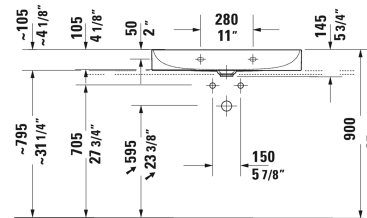

DuraSquare Furniture washbasin ground ☺ # 2353800071 /
2353800073 / 2353800079

< 31 1/2" Inch >|

Furniture washbasin ground	Dimension	Weight	Order number
without overflow, with faucet deck, ceramic covered slotted waste included, hardware included, 31 1/2" Inch			
Colors			
00 White			
Variant			
●	31 1/2" x 18 1/2" Inch	41 lb	2353800071
● ● ●	31 1/2" x 18 1/2" Inch	41 lb	2353800073
☒	31 1/2" x 18 1/2" Inch	41 lb	2353800079
Infobox			
Made of DuraCeram			
Sanitary ceramics with the special WonderGliss surface finish will remain clean and attractive-looking for a long time to come. When ordering WonderGliss please add a "1" as eleventh digit to the model number.			
Design Siphon		3.3 lb	005036
Suitable products			
Vanity unit wall-mounted 1 pull-out compartment, countertop including one cut-out, for 1 above-counter basin central, 39 3/8" x 21 5/8" Inch	39 3/8" x 21 5/8" Inch		KT6695
Vanity unit wall-mounted 1 pull-out compartment, countertop including one cut-out, for 1 above-counter basin central, 47 1/4" x 21 5/8" Inch	47 1/4" x 21 5/8" Inch		KT6696
Vanity unit wall-mounted 2 drawers, upper drawer including cut-out for siphon and siphon cover, countertop including one cut-out, for 1 above-counter basin central, 39 3/8" x 21 5/8" Inch	39 3/8" x 21 5/8" Inch		KT6655

All drawings contain the necessary measurements which are subject to standard tolerances. They are stated in inch & mm and are non-binding. Exact measurements, in particular for customized installation scenarios, can only be taken from the finished ceramic piece.