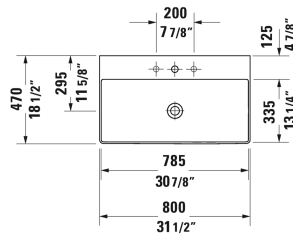

DuraSquare Furniture washbasin ground ☺ # 2353800071 /
2353800073 / 2353800079

< 31 1/2" Inch >|

Furniture washbasin ground	Dimension	Weight	Order number
without overflow, with faucet deck, ceramic covered slotted waste included, hardware included, 31 1/2" Inch			
Colors			
00 White			
Variant			
●	31 1/2" x 18 1/2" Inch	41 lb	2353800071
● ● ●	31 1/2" x 18 1/2" Inch	41 lb	2353800073
☒	31 1/2" x 18 1/2" Inch	41 lb	2353800079
Infobox			
Made of DuraCeram			
Sanitary ceramics with the special WonderGliss surface finish will remain clean and attractive-looking for a long time to come. When ordering WonderGliss please add a "1" as eleventh digit to the model number.			
Design Siphon		3.3 lb	005036
Suitable products			
Vanity unit wall-mounted 1 pull-out compartment, countertop including one cut-out, for 1 above-counter basin central, 39 3/8" x 21 5/8" Inch	39 3/8" x 21 5/8" Inch		KT6695
Vanity unit wall-mounted 1 pull-out compartment, countertop including one cut-out, for 1 above-counter basin central, 47 1/4" x 21 5/8" Inch	47 1/4" x 21 5/8" Inch		KT6696
Vanity unit wall-mounted 2 drawers, upper drawer including cut-out for siphon and siphon cover, countertop including one cut-out, for 1 above-counter basin central, 39 3/8" x 21 5/8" Inch	39 3/8" x 21 5/8" Inch		KT6655