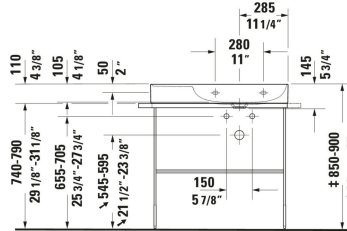

**DuraSquare Console # 003111..00 / 003111..00**

|< 34 " >|

Console	Dimension	Weight	Order number
Installation Type: Floorstanding, Sink mounted, Adjustable height: 2 ", Hardware included: Yes, Reversible: Yes, Includes towel rail: Yes			
<b>Colors</b>			
10 Chrome 46 Black Matte			
<b>Variant</b>			
Chrome Polished	34 "x29 1/8 "	14.330 lb	003111..00
Black Matte	34 "x29 1/8 "	14.330 lb	003111..00
<b>Spare parts</b>			
Shelf Insert Material: Glass	30 3/8 x 15 "	12.787 lb	009967
<b>Suitable products</b>			
Wall Mounted Sink DuraCeram®, Rectangular, Includes faucet deck: Yes, Overflow: No, Includes ceramic drain cover, Includes slotted waste, Underside glazed, Back side glazed: No, 31 1/2 ", cUPC listed: Yes, 31 1/2 x 18 1/2 "	31 1/2 x 18 1/2 "		235380
Wall Mounted Sink DuraCeram®, Asymetrical, Includes faucet deck: Yes, Overflow: No, Includes ceramic drain cover, Includes slotted waste, Underside glazed, Back side glazed: No, 31 1/2 ", cUPC listed: Yes, 31 1/2 x 18 1/2 "	31 1/2 x 18 1/2 "		234880
Wall Mounted Sink DuraCeram®, Asymetrical, Includes faucet deck: Yes, Overflow: No, Includes ceramic drain cover, Includes slotted waste, Underside glazed, Back side glazed: No, 31 1/2 ", 31 1/2 x 18 1/2 "	31 1/2 x 18 1/2 "		234980

All drawings contain the necessary measurements which are subject to standard tolerances. They are stated in inch & mm and are non-binding. Exact measurements, in particular for customized installation scenarios, can only be taken from the finished ceramic piece.