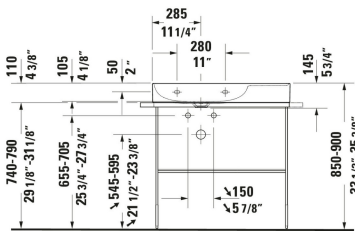

**DuraSquare Console # 003111..00 / 003111..00**

|< 34 " >|

Console	Dimension	Weight	Order number
Installation Type: Floorstanding, Sink mounted, Adjustable height: 2 ", Hardware included: Yes, Reversible: Yes, Includes towel rail: Yes			
<b>Colors</b>			
10 Chrome 46 Black Matte			
<b>Variant</b>			
Chrome Polished	34 "x29 1/8 "	14.330 lb	003111..00
Black Matte	34 "x29 1/8 "	14.330 lb	003111..00
<b>Spare parts</b>			
Shelf Insert Material: Glass	30 3/8 x 15 "	12.787 lb	009967
<b>Suitable products</b>			
Wall Mounted Sink DuraCeram®, Rectangular, Includes faucet deck: Yes, Overflow: No, Includes ceramic drain cover, Includes slotted waste, Underside glazed, Back side glazed: No, 31 1/2 ", cUPC listed: Yes, 31 1/2 x 18 1/2 "	31 1/2 x 18 1/2 "		235380
Wall Mounted Sink DuraCeram®, Asymetrical, Includes faucet deck: Yes, Overflow: No, Includes ceramic drain cover, Includes slotted waste, Underside glazed, Back side glazed: No, 31 1/2 ", cUPC listed: Yes, 31 1/2 x 18 1/2 "	31 1/2 x 18 1/2 "		234880
Wall Mounted Sink DuraCeram®, Asymetrical, Includes faucet deck: Yes, Overflow: No, Includes ceramic drain cover, Includes slotted waste, Underside glazed, Back side glazed: No, 31 1/2 ", 31 1/2 x 18 1/2 "	31 1/2 x 18 1/2 "		234980

All drawings contain the necessary measurements which are subject to standard tolerances. They are stated in inch & mm and are non-binding. Exact measurements, in particular for customized installation scenarios, can only be taken from the finished ceramic piece.