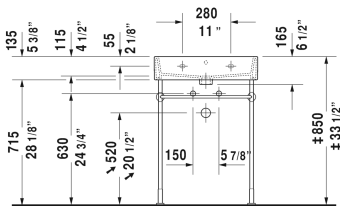

Vero Air Furniture washbasin # 2350600000 / 2350600030 / 2350600060

< 23 5/8" Inch >

Furniture washbasin	Dimension	Weight	Order number
with faucet deck, underside fully glazed, hardware included, wall-mounted, 23 5/8" Inch			
<b>Colors</b>			
00 White			
<b>Variant</b>			
● with overflow	23 5/8" x 18 1/2" Inch	38.1 lb	2350600000
●●● with overflow	23 5/8" x 18 1/2" Inch	38.1 lb	2350600030
☒ with overflow	23 5/8" x 18 1/2" Inch	38.1 lb	2350600060
Sanitary ceramics with the special WonderGliss surface finish will remain clean and attractive-looking for a long time to come. When ordering WonderGliss please add a "1" as eleventh digit to the model number.			
<b>Accessory for ceramics</b>			
Push button drain assembly for washbasins with overflow	2" Inch	0.8 lb	005052
Towel rail square tube 1/2", Chrome, for washbasin # 045460, 235060, 235360	21 5/8" Inch	0.8 lb	003037
Design Siphon		3.3 lb	005036
<b>Suitable products</b>			
Metal console height adjustable +2", for washbasin # 045360, 045460, 235060,			003063
Vanity unit wall-mounted 1 opened compartment including towel rail, for Vero Air # 235060, 23" x 16 7/8" Inch	23" x 16 7/8" Inch		VA6025

*All drawings contain the necessary measurements which are subject to standard tolerances. They are stated in inch & mm and are non-binding. Exact measurements, in particular for customized installation scenarios, can only be taken from the finished ceramic piece.*