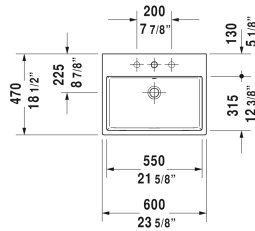

Vero Air Furniture washbasin # 2350600000 / 2350600030 / 2350600060

< 23 5/8" Inch >

Furniture washbasin	Dimension	Weight	Order number
with faucet deck, underside fully glazed, hardware included, wall-mounted, 23 5/8" Inch			
<b>Colors</b>			
00 White			
<b>Variant</b>			
● with overflow	23 5/8" x 18 1/2" Inch	38.1 lb	2350600000
●●● with overflow	23 5/8" x 18 1/2" Inch	38.1 lb	2350600030
☒ with overflow	23 5/8" x 18 1/2" Inch	38.1 lb	2350600060
Sanitary ceramics with the special WonderGliss surface finish will remain clean and attractive-looking for a long time to come. When ordering WonderGliss please add a "1" as eleventh digit to the model number.			
<b>Accessory for ceramics</b>			
Push button drain assembly for washbasins with overflow	2" Inch	0.8 lb	005052
Towel rail square tube 1/2", Chrome, for washbasin # 045460, 235060, 235360	21 5/8" Inch	0.8 lb	003037
Design Siphon		3.3 lb	005036
<b>Suitable products</b>			
Metal console height adjustable +2", for washbasin # 045360, 045460, 235060,			003063
Vanity unit wall-mounted 1 opened compartment including towel rail, for Vero Air # 235060, 23" x 16 7/8" Inch	23" x 16 7/8" Inch		VA6025

*All drawings contain the necessary measurements which are subject to standard tolerances. They are stated in inch & mm and are non-binding. Exact measurements, in particular for customized installation scenarios, can only be taken from the finished ceramic piece.*