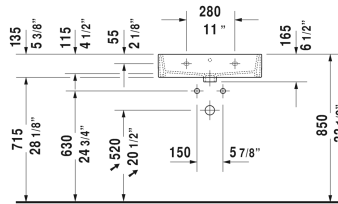

Vero Air Furniture washbasin # 2350600000 / 2350600030 / 2350600060

< 23 5/8" Inch >

Furniture washbasin	Dimension	Weight	Order number
with faucet deck, underside fully glazed, hardware included, wall-mounted, 23 5/8" Inch			
<b>Colors</b>			
00 White			
<b>Variant</b>			
● with overflow	23 5/8" x 18 1/2" Inch	38.1 lb	2350600000
●●● with overflow	23 5/8" x 18 1/2" Inch	38.1 lb	2350600030
☒ with overflow	23 5/8" x 18 1/2" Inch	38.1 lb	2350600060
Sanitary ceramics with the special WonderGliss surface finish will remain clean and attractive-looking for a long time to come. When ordering WonderGliss please add a "1" as eleventh digit to the model number.			
<b>Accessory for ceramics</b>			
Push button drain assembly for washbasins with overflow	2" Inch	0.8 lb	005052
Towel rail square tube 1/2", Chrome, for washbasin # 045460, 235060, 235360	21 5/8" Inch	0.8 lb	003037
Design Siphon		3.3 lb	005036
<b>Suitable products</b>			
Metal console height adjustable +2", for washbasin # 045360, 045460, 235060,			003063
Vanity unit wall-mounted 1 opened compartment including towel rail, for Vero Air # 235060, 23" x 16 7/8" Inch	23" x 16 7/8" Inch		VA6025

*All drawings contain the necessary measurements which are subject to standard tolerances. They are stated in inch & mm and are non-binding. Exact measurements, in particular for customized installation scenarios, can only be taken from the finished ceramic piece.*