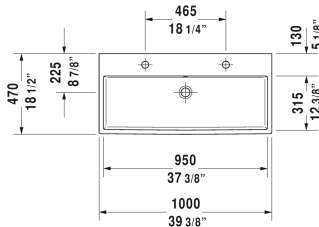

Vero Air Furniture washbasin # 2350100024

< 39 3/8" Inch >

Furniture washbasin	Dimension	Weight	Order number
with faucet deck, underside fully glazed, hardware included, wall-mounted, 39 3/8" Inch			
Colors			
00 White			
Variant			
● __ ● with overflow	39 3/8" x 18 1/2" Inch	61.7 lb	2350100024
Infobox			
For installing ceramics larger than 39 3/8", 2 sets of basin hardware # 6951000000 are required, When mounting 2 one-hole faucets, required space in between is # 045412, 235012 22 1/4" and # 045410, 235010 18 1/4"			
Sanitary ceramics with the special WonderGliss surface finish will remain clean and attractive-looking for a long time to come. When ordering WonderGliss please add a "1" as eleventh digit to the model number.			
Accessory for ceramics			
Push button drain assembly for washbasins with overflow	2" Inch	0.8 lb	005052
Towel rail square tube 1/2", Chrome, for washbasin # 045410, 235010	37 5/8" Inch	1.5 lb	003039
Design Siphon		3.3 lb	005036
Suitable products			
Metal console height adjustable +2", for washbasin # 045410, 235010,			003067

All drawings contain the necessary measurements which are subject to standard tolerances. They are stated in inch & mm and are non-binding. Exact measurements, in particular for customized installation scenarios, can only be taken from the finished ceramic piece.