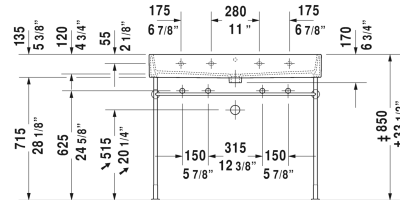

Vero Air Furniture washbasin # 2350100024

< 39 3/8" Inch >

Furniture washbasin	Dimension	Weight	Order number
with faucet deck, underside fully glazed, hardware included, wall-mounted, 39 3/8" Inch			
Colors			
00 White			
Variant			
● __ ● with overflow	39 3/8" x 18 1/2" Inch	61.7 lb	2350100024
Infobox			
For installing ceramics larger than 39 3/8", 2 sets of basin hardware # 6951000000 are required, When mounting 2 one-hole faucets, required space in between is # 045412, 235012 22 1/4" and # 045410, 235010 18 1/4"			
Sanitary ceramics with the special WonderGliss surface finish will remain clean and attractive-looking for a long time to come. When ordering WonderGliss please add a "1" as eleventh digit to the model number.			
Accessory for ceramics			
Push button drain assembly for washbasins with overflow	2" Inch	0.8 lb	005052
Towel rail square tube 1/2", Chrome, for washbasin # 045410, 235010	37 5/8" Inch	1.5 lb	003039
Design Siphon		3.3 lb	005036
Suitable products			
Metal console height adjustable +2", for washbasin # 045410, 235010,			003067

All drawings contain the necessary measurements which are subject to standard tolerances. They are stated in inch & mm and are non-binding. Exact measurements, in particular for customized installation scenarios, can only be taken from the finished ceramic piece.