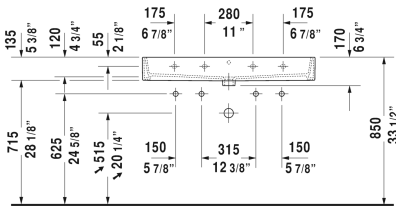

Vero Air Furniture washbasin # 2350100024

< 39 3/8" Inch >

Furniture washbasin	Dimension	Weight	Order number
with faucet deck, underside fully glazed, hardware included, wall-mounted, 39 3/8" Inch			
Colors			
00 White			
Variant			
● __ ● with overflow	39 3/8" x 18 1/2" Inch	61.7 lb	2350100024
Infobox			
For installing ceramics larger than 39 3/8", 2 sets of basin hardware # 6951000000 are required, When mounting 2 one-hole faucets, required space in between is # 045412, 235012 22 1/4" and # 045410, 235010 18 1/4"			
Sanitary ceramics with the special WonderGliss surface finish will remain clean and attractive-looking for a long time to come. When ordering WonderGliss please add a "1" as eleventh digit to the model number.			
Accessory for ceramics			
Push button drain assembly for washbasins with overflow	2" Inch	0.8 lb	005052
Towel rail square tube 1/2", Chrome, for washbasin # 045410, 235010	37 5/8" Inch	1.5 lb	003039
Design Siphon		3.3 lb	005036
Suitable products			
Metal console height adjustable +2", for washbasin # 045410, 235010,			003067

All drawings contain the necessary measurements which are subject to standard tolerances. They are stated in inch & mm and are non-binding. Exact measurements, in particular for customized installation scenarios, can only be taken from the finished ceramic piece.