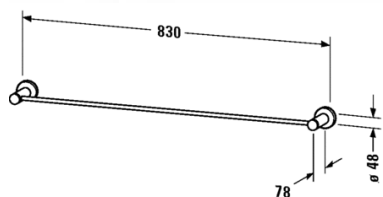

D-Code Bath towel rail # 0099231000

Bath towel rail	Dimension	Weight	Order number
Colors			
10 Chrome			
Variant			
		1.7 lb	0099231000

All drawings contain the necessary measurements which are subject to standard tolerances. They are stated in inch & mm and are non-binding. Exact measurements, in particular for customized installation scenarios, can only be taken from the finished ceramic piece.