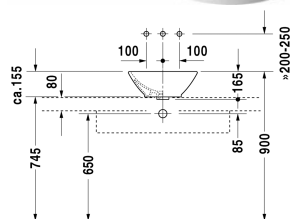

Washbowl # 0333420000

| < 420 mm > |

8377/8532 Fogo

Washbowl	Dimension	Weight	Order number
with overflow, without tap platform, overflow clip chrome included, fixings included, 420 mm			
Colors			
00 White Alpin			
Variant			
☒	420 x 420 mm	8.000 kilogram	0333420000
Sanitary ceramics with the special WonderGliss surface finish will remain clean and attractive-looking for a long time to come. When ordering WonderGliss please add a "1" as eleventh digit to the model number.			
Push-open waste for washbasins with overflow		0.400 kilogram	005052
Suitable products			
Vanity unit wall-mounted compact 1 open compartment on the right side, 1 console with one cut-out, 800 x 480 mm	800 x 480 mm		DE4918
Vanity unit wall-mounted 1 open compartment on the right side, 1 console with one cut-out, 800 x 550 mm	800 x 550 mm		DE4928
Vanity unit wall-mounted compact 1 open compartment on the left side, 1 console with one cut-out, 800 x 480 mm	800 x 480 mm		DE4938
Vanity unit wall-mounted 1 open compartment on the left side, 1 console with one cut-out, 800 x 550 mm	800 x 550 mm		DE4958
Vanity unit for console compact 1 pull-out compartment, compartment consists of glass dividers and 2 boxes (small/large), 600 x 478 mm	600 x 478 mm		XL5400

All drawings contain the necessary measurements which are subject to standard tolerances. They are stated in mm and are non-binding. Exact measurements, in particular for customised installation scenarios, can only be taken from the finished ceramic piece.