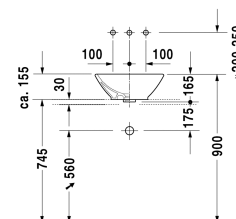

Washbowl # 0333420000

| < 420 mm > |

8377/8532 Fogo

Washbowl	Dimension	Weight	Order number
with overflow, without tap platform, overflow clip chrome included, fixings included, 420 mm			
Colors			
00 White Alpin			
Variant			
☒	420 x 420 mm	8.000 kilogram	0333420000
Sanitary ceramics with the special WonderGliss surface finish will remain clean and attractive-looking for a long time to come. When ordering WonderGliss please add a "1" as eleventh digit to the model number.			
Push-open waste for washbasins with overflow		0.400 kilogram	005052
Suitable products			
Vanity unit wall-mounted compact 1 open compartment on the right side, 1 console with one cut-out, 800 x 480 mm	800 x 480 mm		DE4918
Vanity unit wall-mounted 1 open compartment on the right side, 1 console with one cut-out, 800 x 550 mm	800 x 550 mm		DE4928
Vanity unit wall-mounted compact 1 open compartment on the left side, 1 console with one cut-out, 800 x 480 mm	800 x 480 mm		DE4938
Vanity unit wall-mounted 1 open compartment on the left side, 1 console with one cut-out, 800 x 550 mm	800 x 550 mm		DE4958
Vanity unit for console compact 1 pull-out compartment, compartment consists of glass dividers and 2 boxes (small/large), 600 x 478 mm	600 x 478 mm		XL5400

All drawings contain the necessary measurements which are subject to standard tolerances. They are stated in mm and are non-binding. Exact measurements, in particular for customised installation scenarios, can only be taken from the finished ceramic piece.