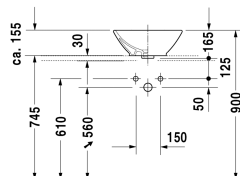

Washbowl # 0333420000

| < 420 mm > |

8377/8532 Fogo

Washbowl	Dimension	Weight	Order number
with overflow, without tap platform, overflow clip chrome included, fixings included, 420 mm			
Colors			
00 White Alpin			
Variant			
☒	420 x 420 mm	8.000 kilogram	0333420000
Sanitary ceramics with the special WonderGliss surface finish will remain clean and attractive-looking for a long time to come. When ordering WonderGliss please add a "1" as eleventh digit to the model number.			
Push-open waste for washbasins with overflow		0.400 kilogram	005052
Suitable products			
Vanity unit wall-mounted compact 1 open compartment on the right side, 1 console with one cut-out, 800 x 480 mm	800 x 480 mm		DE4918
Vanity unit wall-mounted 1 open compartment on the right side, 1 console with one cut-out, 800 x 550 mm	800 x 550 mm		DE4928
Vanity unit wall-mounted compact 1 open compartment on the left side, 1 console with one cut-out, 800 x 480 mm	800 x 480 mm		DE4938
Vanity unit wall-mounted 1 open compartment on the left side, 1 console with one cut-out, 800 x 550 mm	800 x 550 mm		DE4958
Vanity unit for console compact 1 pull-out compartment, compartment consists of glass dividers and 2 boxes (small/large), 600 x 478 mm	600 x 478 mm		XL5400