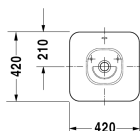

Washbowl # 0333420000

| < 420 mm > |

8377/8532 Fogo

Washbowl	Dimension	Weight	Order number
with overflow, without tap platform, overflow clip chrome included, fixings included, 420 mm			
Colors			
00 White Alpin			
Variant			
☒	420 x 420 mm	8.000 kilogram	0333420000
Sanitary ceramics with the special WonderGliss surface finish will remain clean and attractive-looking for a long time to come. When ordering WonderGliss please add a "1" as eleventh digit to the model number.			
Push-open waste for washbasins with overflow		0.400 kilogram	005052
Suitable products			
Vanity unit wall-mounted compact 1 open compartment on the right side, 1 console with one cut-out, 800 x 480 mm	800 x 480 mm		DE4918
Vanity unit wall-mounted 1 open compartment on the right side, 1 console with one cut-out, 800 x 550 mm	800 x 550 mm		DE4928
Vanity unit wall-mounted compact 1 open compartment on the left side, 1 console with one cut-out, 800 x 480 mm	800 x 480 mm		DE4938
Vanity unit wall-mounted 1 open compartment on the left side, 1 console with one cut-out, 800 x 550 mm	800 x 550 mm		DE4958
Vanity unit for console compact 1 pull-out compartment, compartment consists of glass dividers and 2 boxes (small/large), 600 x 478 mm	600 x 478 mm		XL5400