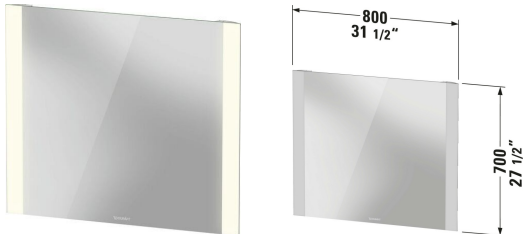

Light and mirror Mirror # LM7886D00006000

| < 31 1/2 " > |

Mirror	Dimension	Weight	Order number
White Matte, Version: Best, Illuminant: LED frame light fields Sidewise, 29 Watt, Light Activation Type: Sensor switch Bottom, Right, 4,000 Kelvin, Dimming function: Integrated, De-fogging system: Integrated, With automatic shut-off, LED light for sink area: Integrated, Service life of illuminant: > 30000 h, Replaceable Light: No, Energy efficiency class D, UL: Yes			
Colors			
M22 White High Gloss (Decor)			
Variant			
34 Watt	31 1/2 "x27 1/2 "	14.771 lb	LM7886D00006000

All drawings contain the necessary measurements which are subject to standard tolerances. They are stated in inch & mm and are non-binding. Exact measurements, in particular for customized installation scenarios, can only be taken from the finished ceramic piece.