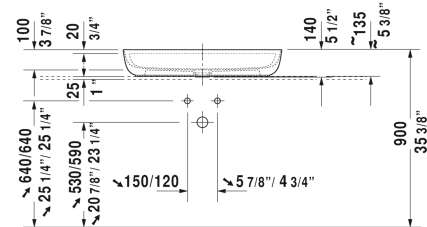

**Luv Washbowl # 038080..00**

< 31 1/2" Inch >

Washbowl	Dimension	Weight	Order number
ground, without overflow, with faucet deck, ceramic covered slotted waste included, hardware included, 31 1/2" Inch			
<b>Colors</b>			
00 White 21 Sand Satin matt 23 Grey Satin matt 26 White Satin matt			
<b>Variant</b>			
● inner basin White, outer basin White	31 1/2" x 15 3/4" Inch	30 lb	038080..00
<b>Infobox</b>			
* When using this siphon please observe outlet height from upper surface of finished floor to center of outlet in accordance with the technical specification sheet, Made of DuraCeram			
Sanitary ceramics with the special WonderGliss surface finish will remain clean and attractive-looking for a long time to come. When ordering WonderGliss please add a "1" as eleventh digit to the model number.			
Design Siphon		3.3 lb	005036
<b>Suitable products</b>			
Vanity unit wall-mounted 1 pull-out compartment, countertop including one cut-out, for 1 above-counter basin central, 31 1/2" x 21 5/8" Inch	31 1/2" x 21 5/8" Inch		KT6694
Vanity unit wall-mounted 1 pull-out compartment, countertop including one cut-out, for 1 above-counter basin central, 39 3/8" x 21 5/8" Inch	39 3/8" x 21 5/8" Inch		KT6695
Vanity unit wall-mounted 1 pull-out compartment, countertop including one cut-out, for 1 above-counter basin central, 47 1/4" x 21 5/8" Inch	47 1/4" x 21 5/8" Inch		KT6696
Vanity unit wall-mounted 2 drawers, upper drawer including cut-out for siphon and siphon cover, countertop including one cut-out, for 1 above-counter basin central, 31 1/2" x 21 5/8" Inch	31 1/2" x 21 5/8" Inch		KT6654

*All drawings contain the necessary measurements which are subject to standard tolerances. They are stated in inch & mm and are non-binding. Exact measurements, in particular for customized installation scenarios, can only be taken from the finished ceramic piece.*