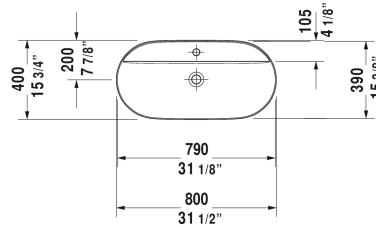

**Luv Washbowl # 038080..00**

< 31 1/2" Inch >

Washbowl	Dimension	Weight	Order number
ground, without overflow, with faucet deck, ceramic covered slotted waste included, hardware included, 31 1/2" Inch			
<b>Colors</b>			
00 White 21 Sand Satin matt 23 Grey Satin matt 26 White Satin matt			
<b>Variant</b>			
● inner basin White, outer basin White	31 1/2" x 15 3/4" Inch	30 lb	038080..00
<b>Infobox</b>			
* When using this siphon please observe outlet height from upper surface of finished floor to center of outlet in accordance with the technical specification sheet, Made of DuraCeram			
Sanitary ceramics with the special WonderGliss surface finish will remain clean and attractive-looking for a long time to come. When ordering WonderGliss please add a "1" as eleventh digit to the model number.			
Design Siphon		3.3 lb	005036
<b>Suitable products</b>			
Vanity unit wall-mounted 1 pull-out compartment, countertop including one cut-out, for 1 above-counter basin central, 31 1/2" x 21 5/8" Inch	31 1/2" x 21 5/8" Inch		KT6694
Vanity unit wall-mounted 1 pull-out compartment, countertop including one cut-out, for 1 above-counter basin central, 39 3/8" x 21 5/8" Inch	39 3/8" x 21 5/8" Inch		KT6695
Vanity unit wall-mounted 1 pull-out compartment, countertop including one cut-out, for 1 above-counter basin central, 47 1/4" x 21 5/8" Inch	47 1/4" x 21 5/8" Inch		KT6696
Vanity unit wall-mounted 2 drawers, upper drawer including cut-out for siphon and siphon cover, countertop including one cut-out, for 1 above-counter basin central, 31 1/2" x 21 5/8" Inch	31 1/2" x 21 5/8" Inch		KT6654