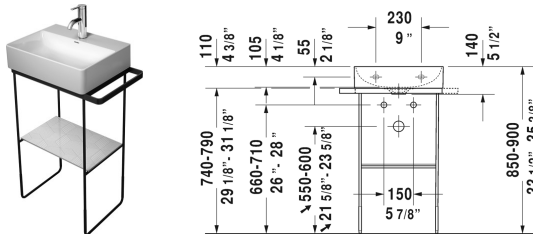

DuraSquare Metal console floorstanding ** # 003109..00

|< 20 1/4" Inch >|

Metal console floorstanding **	Dimension	Weight	Order number
height adjustable +2", hardware included, for handrinse basin # 073245, towel rail right or left, reversible			
Colors			
10 Chrome 46 Black			
Variant			
Chrome	20 1/4" x 13 1/8" Inch	13.2 lb	003109..00
Infobox			
** Glas inserts are not included - please order separately.			
Suitable products			
Furniture handrinse basin without overflow, with faucet deck, ceramic covered slotted waste included, underside fully glazed, hardware included, wall-mounted, 17 3/4" x 13 3/4" Inch	17 3/4" x 13 3/4" Inch		073245
Glass inserts safety glass, for metal console # 003109, 003110, 16 1/2" x 10 3/8" Inch	16 1/2" x 10 3/8" Inch		009966

All drawings contain the necessary measurements which are subject to standard tolerances. They are stated in inch & mm and are non-binding. Exact measurements, in particular for customized installation scenarios, can only be taken from the finished ceramic piece.