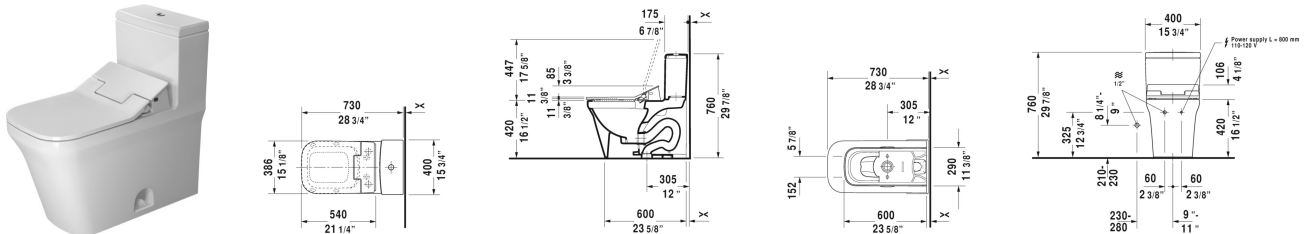

**P3 Comforts One-Piece toilet Duravit Rimless® # 217551..85**

| < 15" Inch > |

One-Piece toilet Duravit Rimless®	Dimension	Weight	Order number
connecting elements for SensoWash with concealed connections included, syphonic, 12" rough-in, only in combination with SensoWash, cUPC listed, vertical outlet			
<b>Colors</b>			
00 White 20 HygieneGlaze (an antibacterial ceramic glaze that provides almost indefinite effectiveness)			
<b>Variant</b>			
♦ 1.28 gpf, with Single Flush piston valve, top flush	15" x 28" Inch		217551..85
Mounting set for One-Piece and Two-Piece toilets, outlet 3/8" - male thread, wall connection 1/2" - female thread, 1/2", North American version	17 3/4" Inch	1.1 lb	001417
<b>Suitable products</b>			
SensoWash Slim shower-toilet seat for P3 Comforts* with concealed connections, remote control included, locking function via remote control, rear-, front and oscillating wash, Individual adjustment of water temperature as well as spray wand position and water spray intensity, self-cleaning wand, with slow close, night light, seat and lid easily removable with one hand, automatic drainage in periods of prolonged disuse, on / off-button, cIAPMO®ELECTRICAL, 15 1/8" x 21 1/4" Inch	15 1/8" x 21 1/4" Inch		611400

All drawings contain the necessary measurements which are subject to standard tolerances. They are stated in inch & mm and are non-binding. Exact measurements, in particular for customized installation scenarios, can only be taken from the finished ceramic piece.