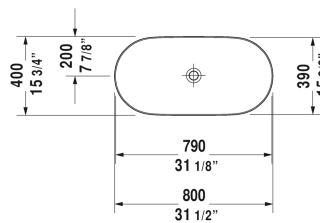

**Luv Washbowl # 037980..00**

|< 31 1/2" Inch >|

Washbowl	Dimension	Weight	Order number
ground, without overflow, without faucet deck, ceramic covered slotted waste included, hardware included, 31 1/2" Inch			
<b>Colors</b>			
00 White 21 Sand Satin matt 23 Grey Satin matt 26 White Satin matt			
<b>Variant</b>			
☒ inner basin White, outer basin White	31 1/2" x 15 3/4" Inch	30 lb	037980..00
<b>Infobox</b>			
* When using this siphon please observe outlet height from upper surface of finished floor to center of outlet in accordance with the technical specification sheet, Made of DuraCeram			
Sanitary ceramics with the special WonderGliss surface finish will remain clean and attractive-looking for a long time to come. When ordering WonderGliss please add a "1" as eleventh digit to the model number.			
Design Siphon		3.3 lb	005036
<b>Suitable products</b>			
Vanity unit wall-mounted 1 pull-out compartment, countertop including one cut-out, for 1 above-counter basin central, 31 1/2" x 21 5/8" Inch	31 1/2" x 21 5/8" Inch		KT6694
Vanity unit wall-mounted 1 pull-out compartment, countertop including one cut-out, for 1 above-counter basin central, 39 3/8" x 21 5/8" Inch	39 3/8" x 21 5/8" Inch		KT6695
Vanity unit wall-mounted 1 pull-out compartment, countertop including one cut-out, for 1 above-counter basin central, 47 1/4" x 21 5/8" Inch	47 1/4" x 21 5/8" Inch		KT6696
Vanity unit wall-mounted 2 drawers, upper drawer including cut-out for siphon and siphon cover, countertop including one cut-out, for 1 above-counter basin central, 31 1/2" x 21 5/8" Inch	31 1/2" x 21 5/8" Inch		KT6654