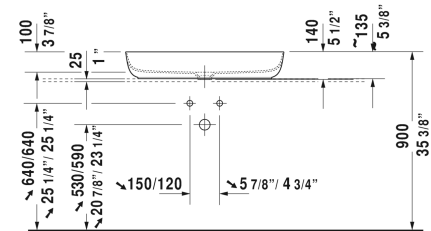

**Luv Washbowl # 037980..00**

|< 31 1/2" Inch >|

Washbowl	Dimension	Weight	Order number
ground, without overflow, without faucet deck, ceramic covered slotted waste included, hardware included, 31 1/2" Inch			
<b>Colors</b>			
00 White 21 Sand Satin matt 23 Grey Satin matt 26 White Satin matt			
<b>Variant</b>			
☒ inner basin White, outer basin White	31 1/2" x 15 3/4" Inch	30 lb	037980..00
<b>Infobox</b>			
* When using this siphon please observe outlet height from upper surface of finished floor to center of outlet in accordance with the technical specification sheet, Made of DuraCeram			
Sanitary ceramics with the special WonderGliss surface finish will remain clean and attractive-looking for a long time to come. When ordering WonderGliss please add a "1" as eleventh digit to the model number.			
Design Siphon		3.3 lb	005036
<b>Suitable products</b>			
Vanity unit wall-mounted 1 pull-out compartment, countertop including one cut-out, for 1 above-counter basin central, 31 1/2" x 21 5/8" Inch	31 1/2" x 21 5/8" Inch		KT6694
Vanity unit wall-mounted 1 pull-out compartment, countertop including one cut-out, for 1 above-counter basin central, 39 3/8" x 21 5/8" Inch	39 3/8" x 21 5/8" Inch		KT6695
Vanity unit wall-mounted 1 pull-out compartment, countertop including one cut-out, for 1 above-counter basin central, 47 1/4" x 21 5/8" Inch	47 1/4" x 21 5/8" Inch		KT6696
Vanity unit wall-mounted 2 drawers, upper drawer including cut-out for siphon and siphon cover, countertop including one cut-out, for 1 above-counter basin central, 31 1/2" x 21 5/8" Inch	31 1/2" x 21 5/8" Inch		KT6654

*All drawings contain the necessary measurements which are subject to standard tolerances. They are stated in inch & mm and are non-binding. Exact measurements, in particular for customized installation scenarios, can only be taken from the finished ceramic piece.*