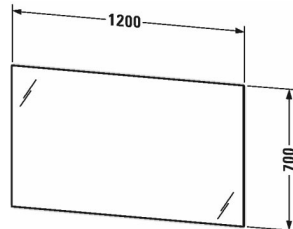

Light and mirror Mirror with lighting # LM7808

|< 47 1/4" Inch >|

Mirror with lighting	Dimension	Weight	Order number
Standard-Version, cEGS/IAPMO®, LED ambient light (4 sided), external switch, mirrors require a GFCI 110 V 60 Hz power source, flat plug will be supplied with mirror, LED (life span > 30,000 hours), LED module permanently enclosed, LED module 4000 kelvin light color, 54 Watt			
Colors			
Variant			
	47 1/4" x 1 1/4" Inch		LM7808
Infobox			
# LM 7805, LM 7806, LM 7807 and LM 7808 are available from stock, On/off function only possible with external wall switch, * Complies with following standards: UL 962 and CSA C22.2 No. 12-1982			

All drawings contain the necessary measurements which are subject to standard tolerances. They are stated in inch & mm and are non-binding. Exact measurements, in particular for customized installation scenarios, can only be taken from the finished ceramic piece.