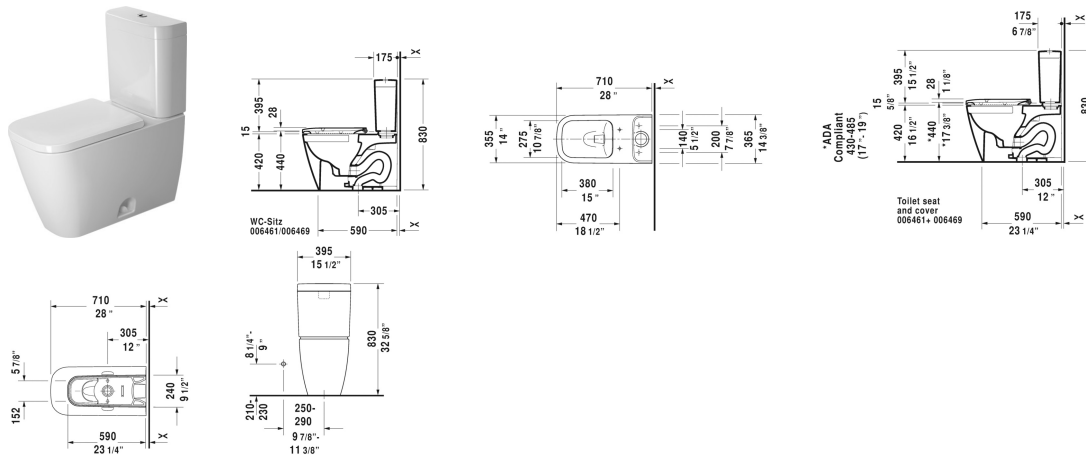

Happy D.2 Two-Piece toilet Duravit Rimless® # 2174010000

< 14 3/8" Inch >

Two-Piece toilet Duravit Rimless®	Dimension	Weight	Order number
(without tank), US-version toilet, rimless, syphonic, 12" rough-in, vertical outlet, 1.32/0.92 gpf			
Colors			
00 White			
Variant			
●	14 3/8" x 28" Inch	102.1 lb	2174010000
Sanitary ceramics with the special WonderGliss surface finish will remain clean and attractive-looking for a long time to come. When ordering WonderGliss please add a "1" as eleventh digit to the model number.			
Mounting set for One-Piece and Two-Piece toilets, outlet 3/8" - male thread, wall connection 1/2" - female thread, 1/2", US-version		1.1 lb	001431
Suitable products			
Toilet seat and cover hinges stainless steel, elongated, removable, without slow close,			006461
Toilet seat and cover hinges stainless steel, elongated, with slow close,			006469

All drawings contain the necessary measurements which are subject to standard tolerances. They are stated in inch & mm and are non-binding. Exact measurements, in particular for customized installation scenarios, can only be taken from the finished ceramic piece.