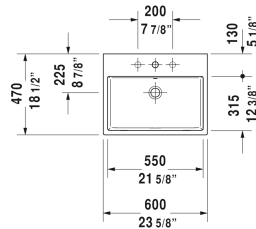

Vero Air Washbasin ground # 2350600025 / 2350600027 / 2350600028

| < 23 5/8" Inch > |

Washbasin ground	Dimension	Weight	Order number
with faucet deck, hardware included, wall-mounted, 23 5/8" Inch			
Colors			
00 White			
Variant			
p p p with overflow	23 5/8" x 18 1/2" Inch	38.1 lb	2350600025
p with overflow	23 5/8" x 18 1/2" Inch	38.1 lb	2350600027
☒ with overflow	23 5/8" x 18 1/2" Inch	38.1 lb	2350600028
Sanitary ceramics with the special WonderGliss surface finish will remain clean and attractive-looking for a long time to come. When ordering WonderGliss please add a "1" as eleventh digit to the model number.			
Accessory for ceramics			
Push button drain assembly for washbasins with overflow	2" Inch	0.8 lb	005052
Design Siphon		3.3 lb	005036
Suitable products			
Vanity unit wall-mounted 1 pull-out compartment, countertop including one cut-out, for 1 above-counter basin central, 31 1/2" x 21 5/8" Inch	31 1/2" x 21 5/8" Inch		KT6694
Vanity unit wall-mounted 1 pull-out compartment, countertop including one cut-out, for 1 above-counter basin central, 39 3/8" x 21 5/8" Inch	39 3/8" x 21 5/8" Inch		KT6695
Vanity unit wall-mounted 1 pull-out compartment, countertop including one cut-out, for 1 above-counter basin central, 47 1/4" x 21 5/8" Inch	47 1/4" x 21 5/8" Inch		KT6696
Vanity unit wall-mounted 2 pull-out compartments, 1 countertop with one cut-out or two cut-outs, for 1 or 2 above-counter basins, 55 1/8" x 21 5/8" Inch	55 1/8" x 21 5/8" Inch		KT6697 B/L/R