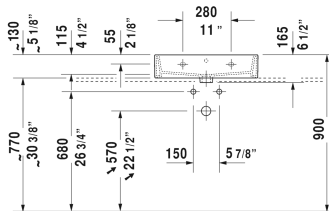

Vero Air Washbasin ground # 2350600025 / 2350600027 / 2350600028

| < 23 5/8" Inch > |

Washbasin ground	Dimension	Weight	Order number
with faucet deck, hardware included, wall-mounted, 23 5/8" Inch			
Colors			
00 White			
Variant			
p p p with overflow	23 5/8" x 18 1/2" Inch	38.1 lb	2350600025
p with overflow	23 5/8" x 18 1/2" Inch	38.1 lb	2350600027
☒ with overflow	23 5/8" x 18 1/2" Inch	38.1 lb	2350600028
Sanitary ceramics with the special WonderGliss surface finish will remain clean and attractive-looking for a long time to come. When ordering WonderGliss please add a "1" as eleventh digit to the model number.			
Accessory for ceramics			
Push button drain assembly for washbasins with overflow	2" Inch	0.8 lb	005052
Design Siphon		3.3 lb	005036
Suitable products			
Vanity unit wall-mounted 1 pull-out compartment, countertop including one cut-out, for 1 above-counter basin central, 31 1/2" x 21 5/8" Inch	31 1/2" x 21 5/8" Inch		KT6694
Vanity unit wall-mounted 1 pull-out compartment, countertop including one cut-out, for 1 above-counter basin central, 39 3/8" x 21 5/8" Inch	39 3/8" x 21 5/8" Inch		KT6695
Vanity unit wall-mounted 1 pull-out compartment, countertop including one cut-out, for 1 above-counter basin central, 47 1/4" x 21 5/8" Inch	47 1/4" x 21 5/8" Inch		KT6696
Vanity unit wall-mounted 2 pull-out compartments, 1 countertop with one cut-out or two cut-outs, for 1 or 2 above-counter basins, 55 1/8" x 21 5/8" Inch	55 1/8" x 21 5/8" Inch		KT6697 B/L/R

All drawings contain the necessary measurements which are subject to standard tolerances. They are stated in inch & mm and are non-binding. Exact measurements, in particular for customized installation scenarios, can only be taken from the finished ceramic piece.