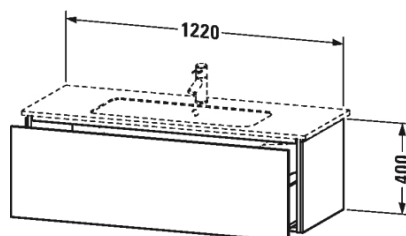

L-Cube Vanity unit wall-mounted # LC6143

| < 48" Inch > |

Vanity unit wall-mounted	Dimension	Weight	Order number
1 pull-out compartment, for ME by Starck # 233612			
Colors			
M03 Jade High Gloss Lacquer M10 Apricot Pearl High Gloss Lacquer M11 Cashmere Oak M12 Brushed Oak (Real wood veneer) M13 American Walnut (Real wood veneer) M14 Terra (Decor) M18 White Matt M20 VSG Picto White M22 White High Gloss (Decor) M27 White Lilac High Gloss Lacquer M31 Pine Silver (Decor) M38 Dolomiti Grey High Gloss Lacquer M40 Black High Gloss Lacquer M43 Basalt Matt (Decor) M47 Stone Blue High Gloss Lacquer M49 Graphite Matt (Decor) M51 Pine Terra (Decor) M52 European Oak (Decor) M53 Chestnut Dark (Decor) M61 Olive Brown High Gloss Lacquer M69 Brushed Walnut (Real wood veneer) M71 Mediterranean Oak (Real wood veneer) M72 Brushed Dark Oak (Real wood veneer) M73 Ticino Cherry Tree (Decor) M79 Natural Walnut (Decor) M85 White High Gloss Lacquer M86 Cappuccino High Gloss Lacquer M87 White Lilac Satin Matt Lacquer M89 Flannel Grey High Gloss Lacquer M90 Flannel Grey Satin Matt Lacquer M91 Taupe Decor			
Variant			
	48" x 19" Inch		LC6143
Infobox			
Space saving siphon # 005076 is recommended, Interior modules can not be retrofitted, are factory installed and must be requested upon ordering, Required specification for ordering:., - Interior module yes or no, - Walnut-77 or Maple-78			
Additional modules Interior system in maple or walnut solid wood, for cabinet widths 48"	48" Inch		UV9834
Suitable products			
Furniture washbasin with overflow, with faucet deck, hardware included, wall-mounted, 48 3/8" x 19 1/4" Inch	48 3/8" x 19 1/4" Inch		233612

All drawings contain the necessary measurements which are subject to standard tolerances. They are stated in inch & mm and are non-binding. Exact measurements, in particular for customized installation scenarios, can only be taken from the finished ceramic piece.