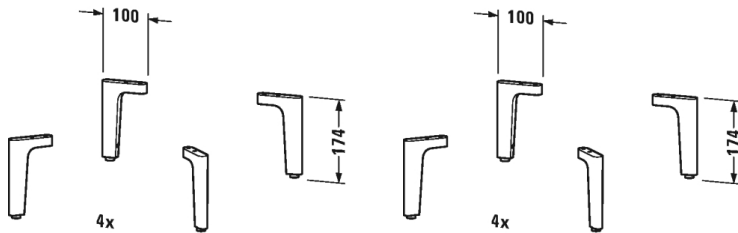

**Legs # UV9919**

| &lt; 3 7/8" Inch &gt; |

Legs	Dimension	Weight	Order number
Colors			
Variant	3 7/8" x 1 3/4" Inch		UV9919
<b>Suitable products</b>			
Vanity unit floorstanding 2 drawers, upper drawer including cut-out for siphon and siphon cover, for Happy D.2 # 231860 (not ground), 22 5/8" x 18 7/8" Inch	22 5/8" x 18 7/8" Inch		H26371
Vanity unit floorstanding 2 drawers, upper drawer including cut-out for siphon and siphon cover, for Happy D.2 # 231865 (not ground), 24 5/8" x 18 7/8" Inch	24 5/8" x 18 7/8" Inch		H26372
Vanity unit floorstanding 2 drawers, upper drawer including cut-out for siphon and siphon cover, for Happy D.2 # 231880 (not ground), 30 1/2" x 18 7/8" Inch	30 1/2" x 18 7/8" Inch		H26373
Vanity unit floorstanding 2 drawers, upper drawer including cut-out for siphon and siphon cover, for Happy D.2 # 231810 (not ground), 38 3/8" x 18 7/8" Inch	38 3/8" x 18 7/8" Inch		H26374
Vanity unit floorstanding 2 drawers, upper drawer including cut-out for siphon and siphon cover, for Happy D.2 # 231812 (not ground), 46 1/4" x 18 7/8" Inch	46 1/4" x 18 7/8" Inch		H26375

All drawings contain the necessary measurements which are subject to standard tolerances. They are stated in inch & mm and are non-binding. Exact measurements, in particular for customized installation scenarios, can only be taken from the finished ceramic piece.