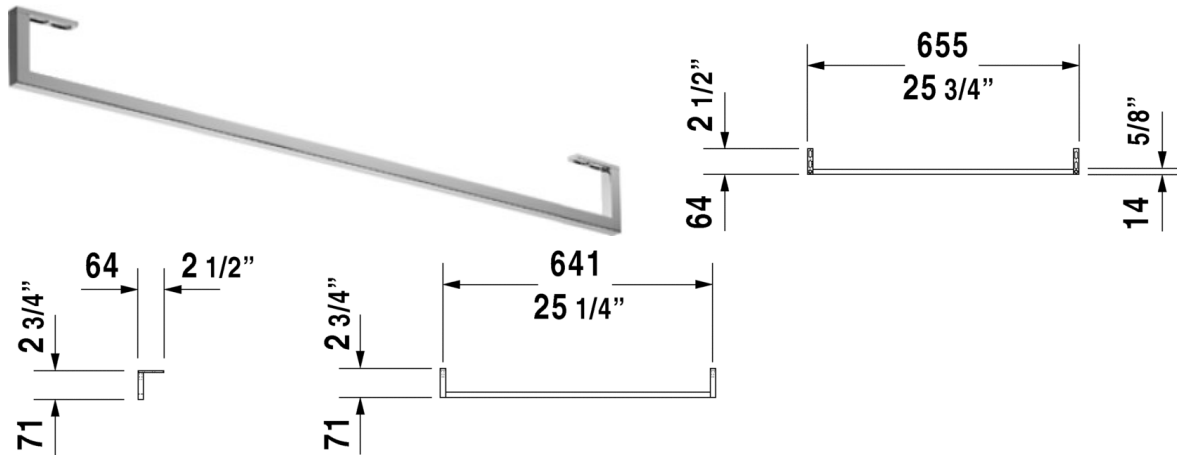

Towel rail # 0030471000

Towel rail	Dimension	Weight	Order number
square tube 1/2", Chrome, for washbasin # 045470			
<b>Colors</b>			
10 Chrome			
<b>Variant</b>			
		0.9 lb	0030471000

All drawings contain the necessary measurements which are subject to standard tolerances. They are stated in inch & mm and are non-binding. Exact measurements, in particular for customized installation scenarios, can only be taken from the finished ceramic piece.