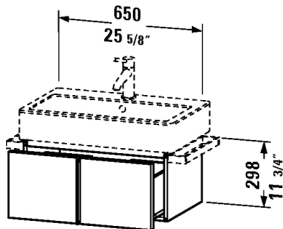

Vero Vanity unit wall-mounted # VE610500303

| < 25 5/8" Inch > |

Vanity unit wall-mounted	Dimension	Weight	Order number
1 pull-out compartment, pull-out compartment including cut-out for siphon and siphon cover, for Vero # 045470 (not ground)			
Colors			
M03 Jade High Gloss Lacquer M10 Apricot Pearl High Gloss Lacquer M12 Brushed Oak (Real wood veneer) M13 American Walnut (Real wood veneer) M14 Terra (Decor) M18 White Matt M20 VSG Picto White M22 White High Gloss (Decor) M26 American Cherry Tree (Real wood veneer) M27 White Lilac High Gloss Lacquer M31 Pine Silver (Decor) M38 Dolomiti Grey High Gloss Lacquer M40 Black High Gloss Lacquer M43 Basalt Matt (Decor) M47 Stone Blue High Gloss Lacquer M49 Graphite Matt (Decor) M51 Pine Terra (Decor) M52 European Oak (Decor) M53 Chestnut Dark (Decor) M61 Olive Brown High Gloss Lacquer M69 Brushed Walnut (Real wood veneer) M71 Mediterranean Oak (Real wood veneer) M72 Brushed Dark Oak (Real wood veneer) M73 Ticino Cherry Tree (Decor) M79 Natural Walnut (Decor) M85 White High Gloss Lacquer M86 Cappuccino High Gloss Lacquer M87 White Lilac Satin Matt Lacquer M89 Flannel Grey High Gloss Lacquer M90 Flannel Grey Satin Matt Lacquer			
Variant			
	25 5/8" x 16 7/8" Inch		VE610500303
Suitable products			
Towel rail Chrome, for vanity unit with depth 16 7/8", 3 1/8" x 15 5/8" Inch	3 1/8" x 15 5/8" Inch		VE9962
Furniture washbasin cUPC listed, with tap platform, hardware included, wall mounted, 27 1/2" x 18 1/2" Inch	27 1/2" x 18 1/2" Inch		045470

All drawings contain the necessary measurements which are subject to standard tolerances. They are stated in inch & mm and are non-binding. Exact measurements, in particular for customized installation scenarios, can only be taken from the finished ceramic piece.