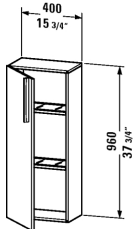

Vero Semi-tall cabinet # VE1105L0303

|< 15 3/4" Inch >|

Semi-tall cabinet	Dimension	Weight	Order number
1 wooden door, 2 glass shelves with aluminum brackets			
Colors			
M03 Jade High Gloss Lacquer M10 Apricot Pearl High Gloss Lacquer M12 Brushed Oak (Real wood veneer) M13 American Walnut (Real wood veneer) M14 Terra (Decor) M18 White Matt M20 VSG Picto White M22 White High Gloss (Decor) M26 American Cherry Tree (Real wood veneer) M27 White Lilac High Gloss Lacquer M31 Pine Silver (Decor) M38 Dolomiti Grey High Gloss Lacquer M40 Black High Gloss Lacquer M43 Basalt Matt (Decor) M47 Stone Blue High Gloss Lacquer M49 Graphite Matt (Decor) M51 Pine Terra (Decor) M52 European Oak (Decor) M53 Chestnut Dark (Decor) M61 Olive Brown High Gloss Lacquer M69 Brushed Walnut (Real wood veneer) M71 Mediterranean Oak (Real wood veneer) M72 Brushed Dark Oak (Real wood veneer) M73 Ticino Cherry Tree (Decor) M79 Natural Walnut (Decor) M85 White High Gloss Lacquer M86 Cappuccino High Gloss Lacquer M87 White Lilac Satin Matt Lacquer M89 Flannel Grey High Gloss Lacquer M90 Flannel Grey Satin Matt Lacquer			
Variant			
	15 3/4" x 9 1/2" Inch		VE1105L0303
Text for invitation of tenders			
Required specification for ordering: - Hinges left (L) or right (R)			

All drawings contain the necessary measurements which are subject to standard tolerances. They are stated in inch & mm and are non-binding. Exact measurements, in particular for customized installation scenarios, can only be taken from the finished ceramic piece.