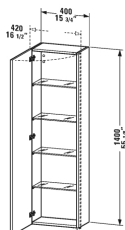

DuraStyle Tall cabinet # DS1218L1414

|< 15 3/4" Inch >|

Tall cabinet	Dimension	Weight	Order number
1 door, 4 glass shelves			
Colors			
M14 Terra (Decor) M18 White Matt M22 White High Gloss (Decor) M31 Pine Silver (Decor) M43 Basalt Matt (Decor) M49 Graphite Matt (Decor) M51 Pine Terra (Decor) M52 European Oak (Decor) M53 Chestnut Dark (Decor) M73 Ticino Cherry Tree (Decor) M79 Natural Walnut (Decor)			
Variant			
	15 3/4" x 9 1/2" Inch		DS1218L1414
Text for invitation of tenders			
Furniture available Bi-Color. Body limited to 18-White Matt or 43-Basalt Matt. Front available in all color options, Please keep 3/4" space to the wall, If adjacent to furniture, a space of 1 1/8" is necessary, Please pay attention to the front overhang of 3/4" depending on hinge left (L) or right (R), Required specification for ordering: - Hinges left (L) or right (R)			

All drawings contain the necessary measurements which are subject to standard tolerances. They are stated in inch & mm and are non-binding. Exact measurements, in particular for customized installation scenarios, can only be taken from the finished ceramic piece.