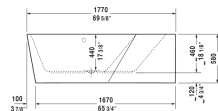

**Bathtub Paiova 5 # 70039500000090**

| < 69 5/8" Inch > |

Bathtub Paiova 5	Dimension	Weight	Order number
corner right, with seamless acrylic panel and support frame, with two different backrest slopes, 1/4" sanitary acrylic			
<b>Colors</b>			
00 White			
<b>Variant</b>			
Base tub	69 5/8" x 51 1/8" Inch	209.4 lb	70039500000090
<b>Accessory for bath- and whirltub</b>			
Headrest White			790009
Bathtub anchors for mounting and support of bathtubs and shower trays, 3 pieces			790103
Cable-driven waste and overflow			790219
Tile flange			790112

*All drawings contain the necessary measurements which are subject to standard tolerances. They are stated in inch & mm and are non-binding. Exact measurements, in particular for customized installation scenarios, can only be taken from the finished ceramic piece.*