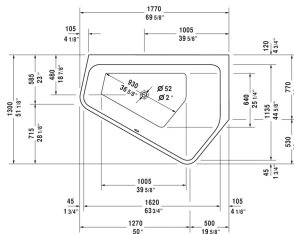

**Bathtub Paiova 5 # 70039500000090**

| < 69 5/8" Inch > |

Bathtub Paiova 5	Dimension	Weight	Order number
corner right, with seamless acrylic panel and support frame, with two different backrest slopes, 1/4" sanitary acrylic			
<b>Colors</b>			
00 White			
<b>Variant</b>			
Base tub	69 5/8" x 51 1/8" Inch	209.4 lb	70039500000090
<b>Accessory for bath- and whirltub</b>			
Headrest White			790009
Bathtub anchors for mounting and support of bathtubs and shower trays, 3 pieces			790103
Cable-driven waste and overflow			790219
Tile flange			790112

*All drawings contain the necessary measurements which are subject to standard tolerances. They are stated in inch & mm and are non-binding. Exact measurements, in particular for customized installation scenarios, can only be taken from the finished ceramic piece.*